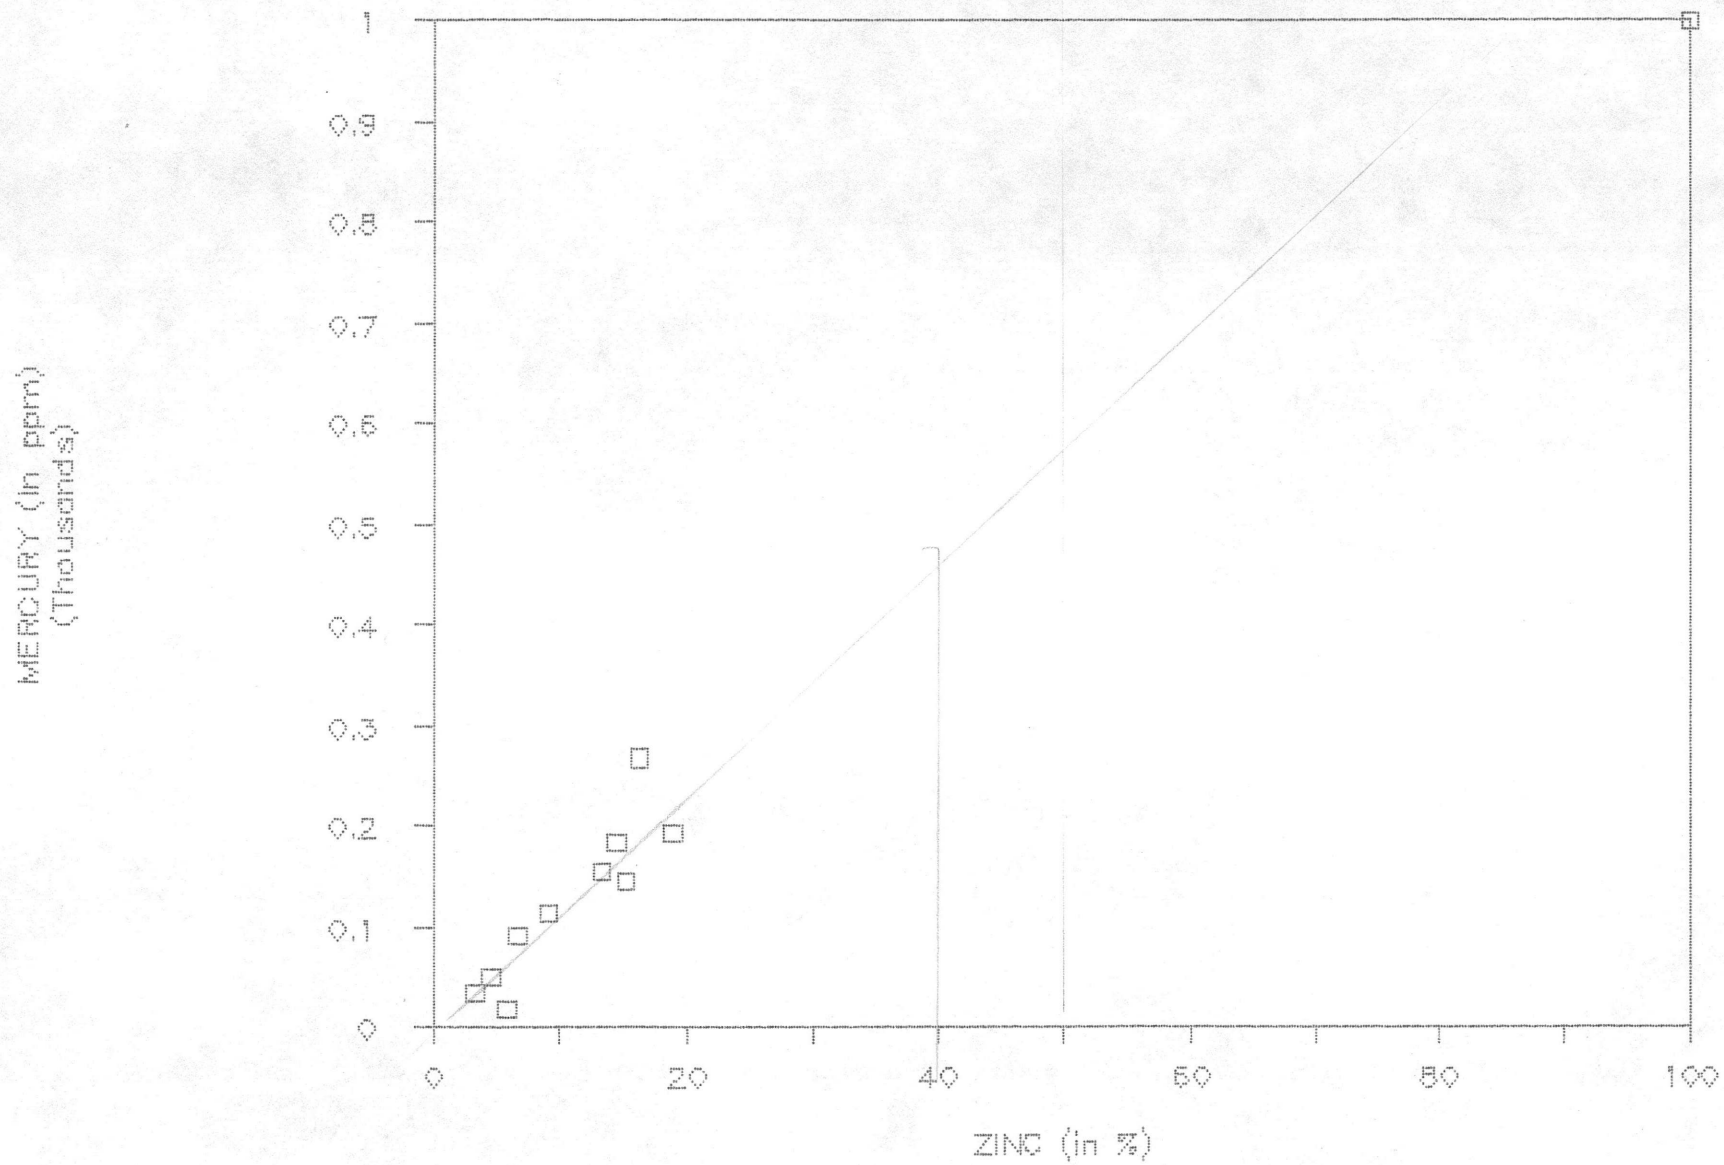

MERCURY AND ZINC IN GRUM ORES

DATA FROM TABLE III IN CARSON '77

MERCURY AND ZINC IN GRUM ORES

DATA FROM TABLE III IN GARSON '77