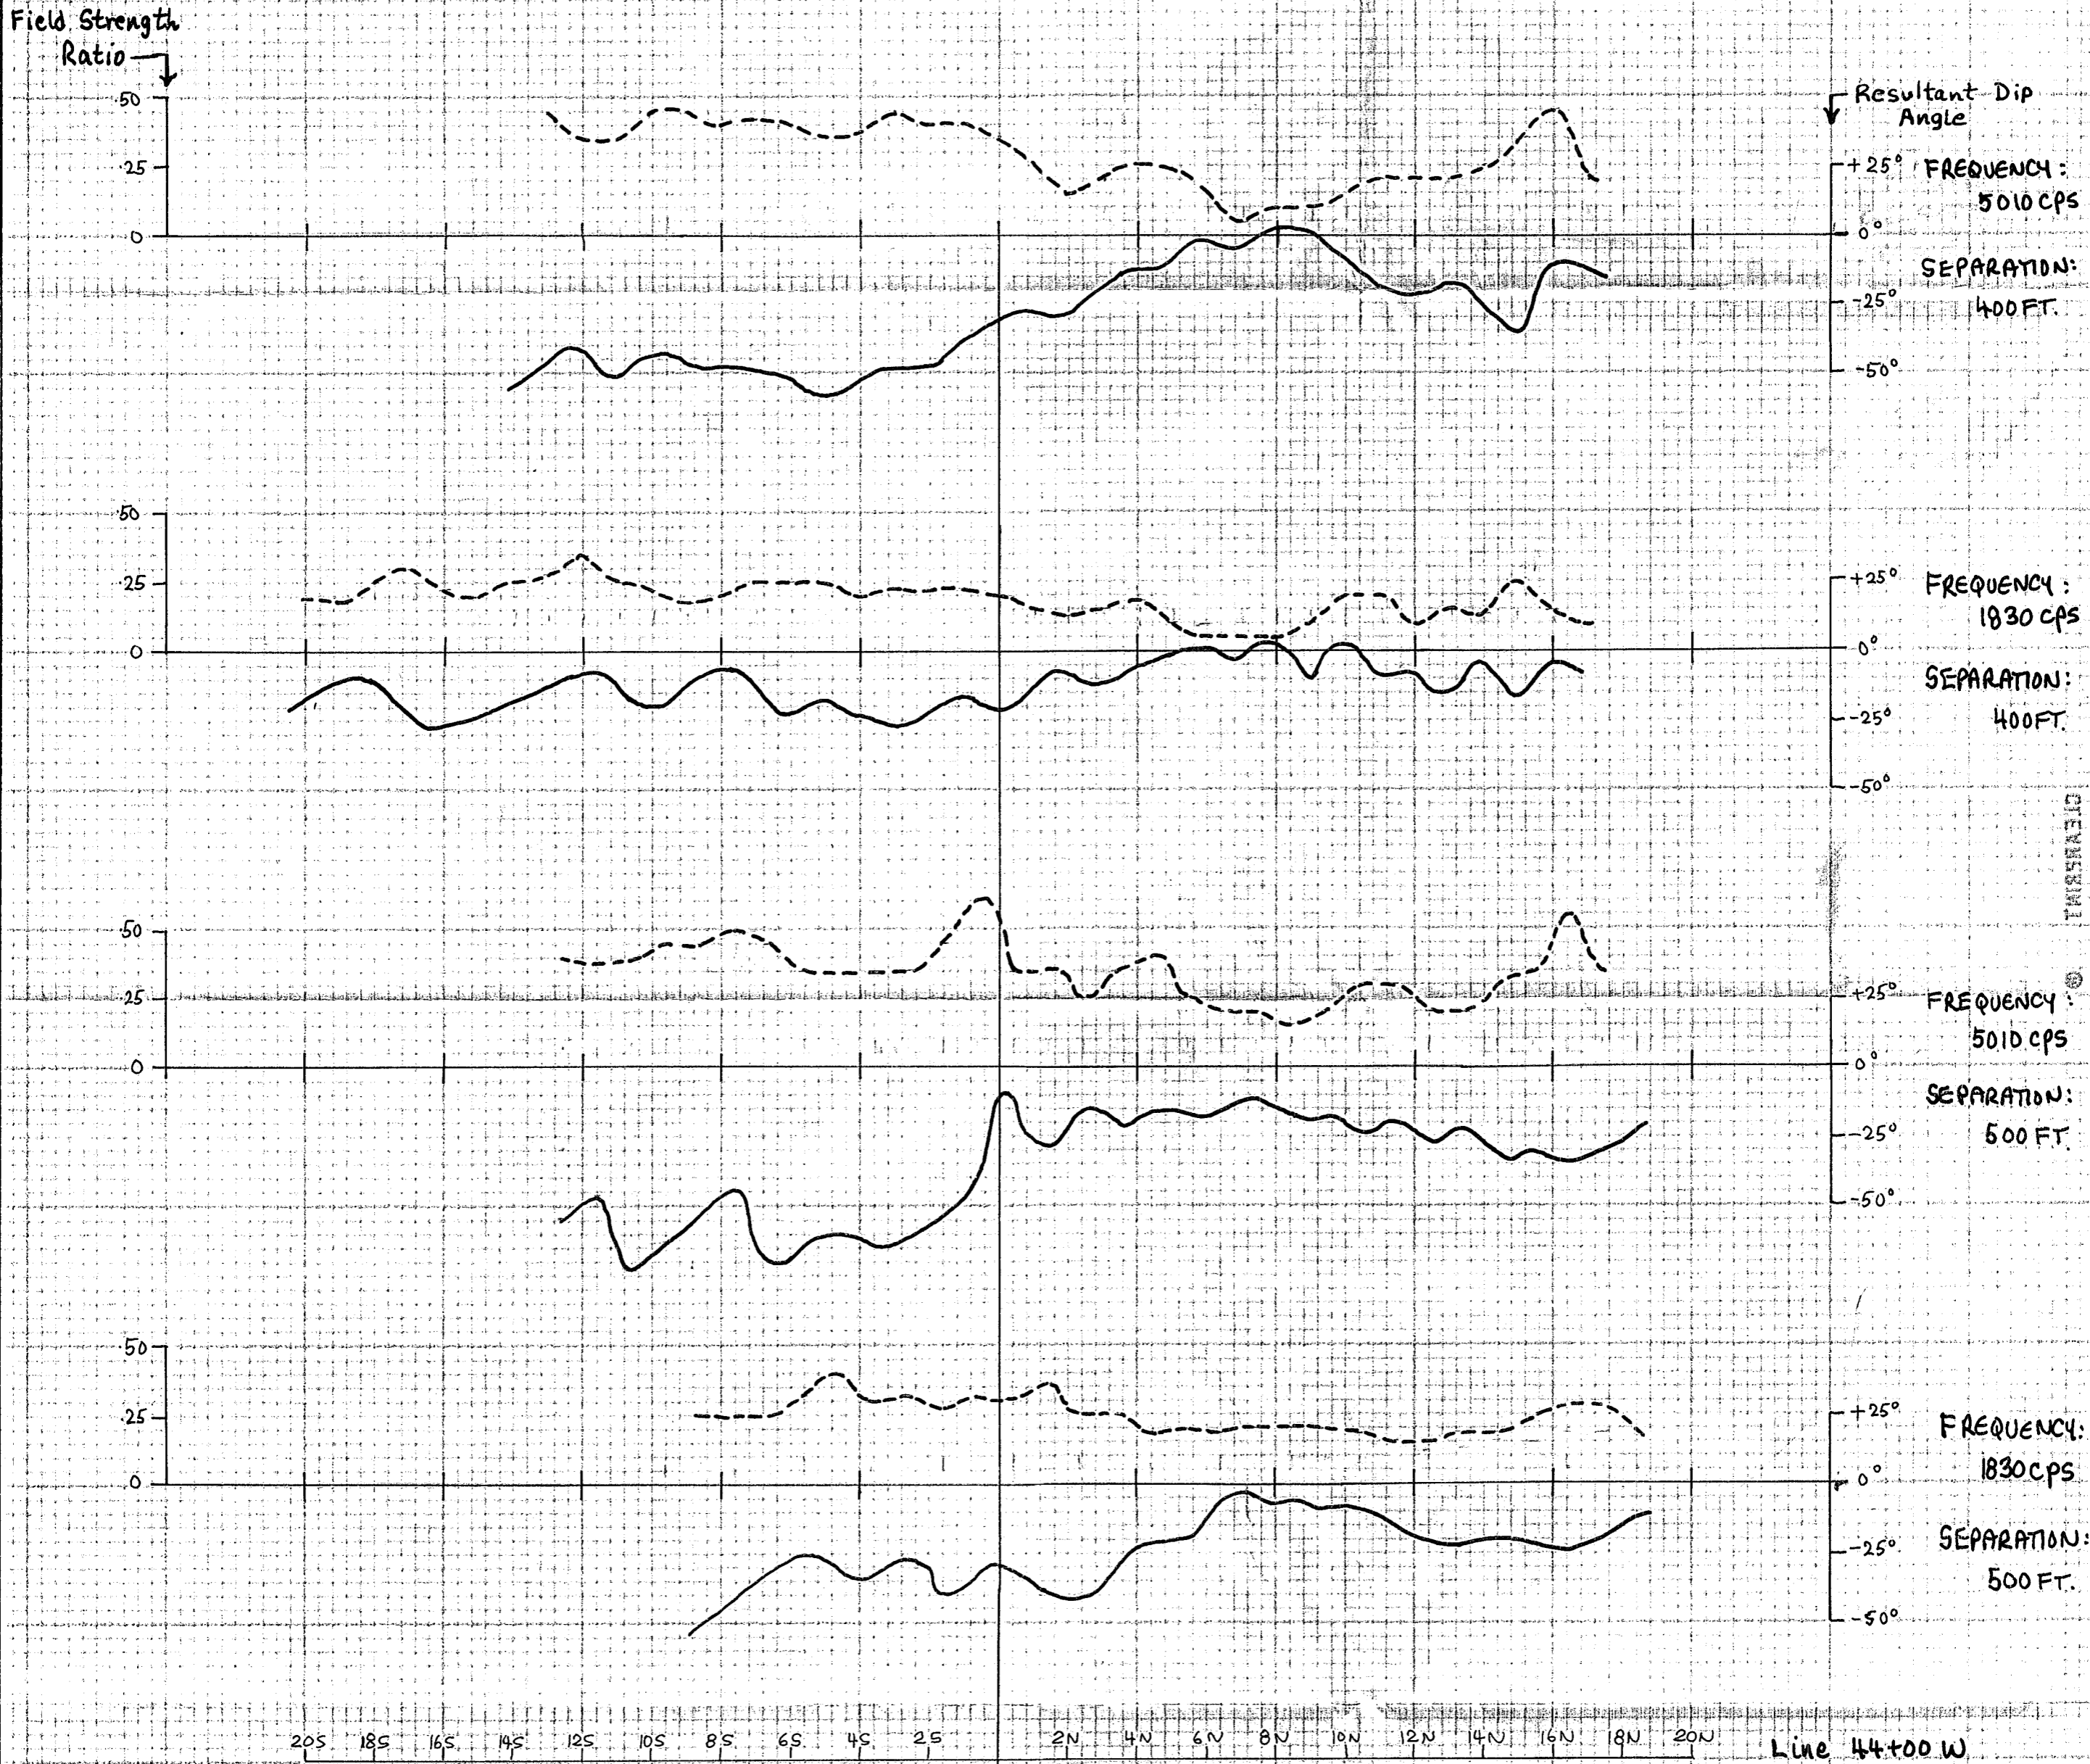

Dynasty Explorations *F.A.*
 FARO C.E.M. ORIENTATION

C.E.M. PROFILES: LINE 44W

20S 18S 16S 14S 12S 10S 8S 6S 4S 2S 2N 4N 6N 8N 10N 12N 14N 16N 18N 20N Line 44+00 W