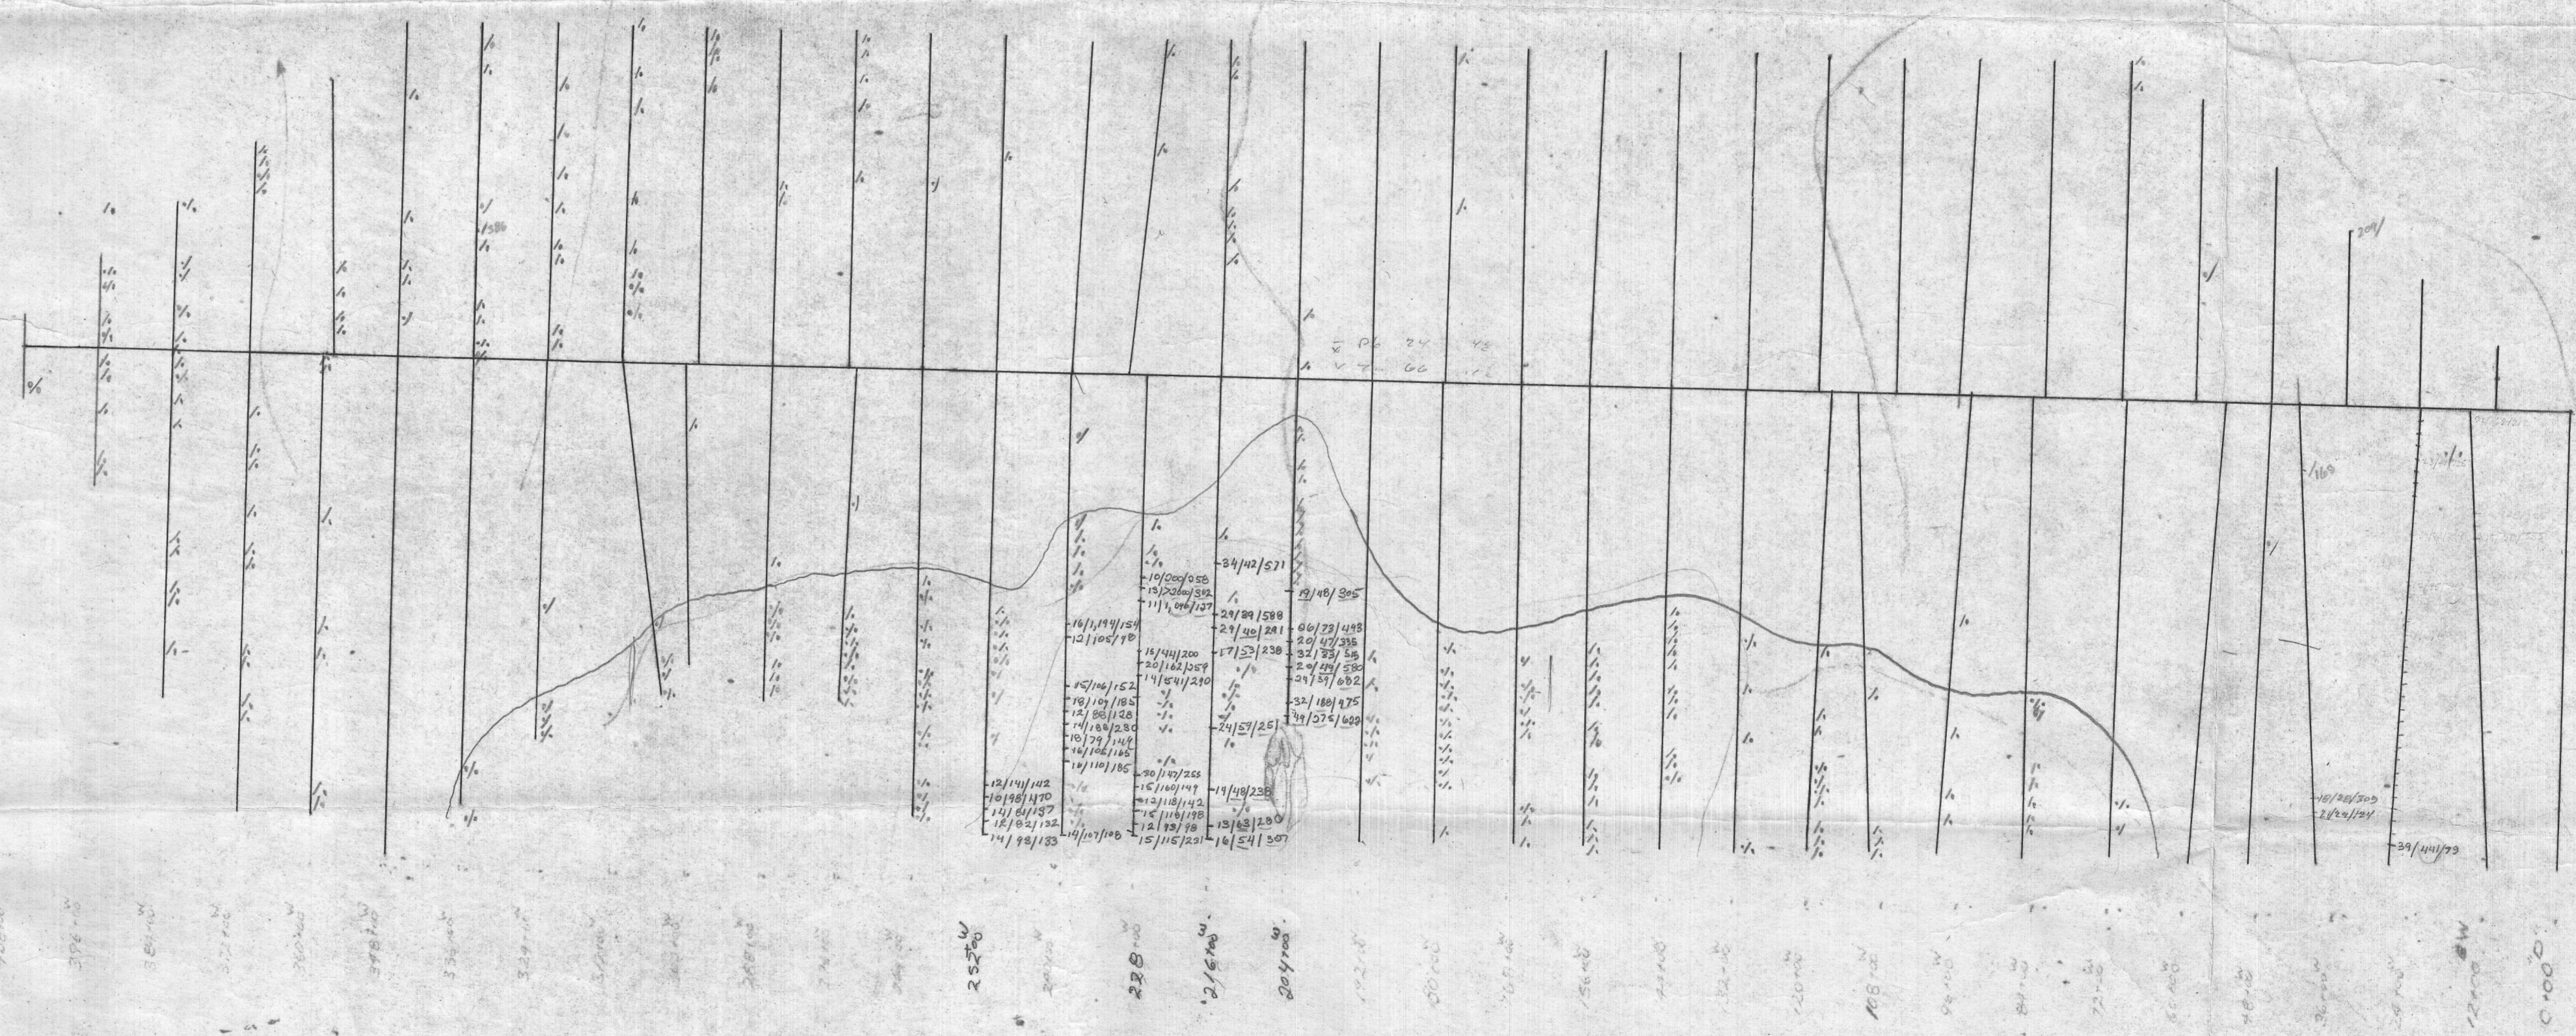

Scale: 1"=200'

40.00'
 30.00'
 20.00'
 10.00'
 0.00'
 -10.00'
 -20.00'
 -30.00'
 -40.00'
 -50.00'
 -60.00'
 -70.00'
 -80.00'

14
 24,000 + 2000
 105 ± 6.7
 96 columns @ 100'
 019749
 Blind Ck Goshen 1973
 1"=200'