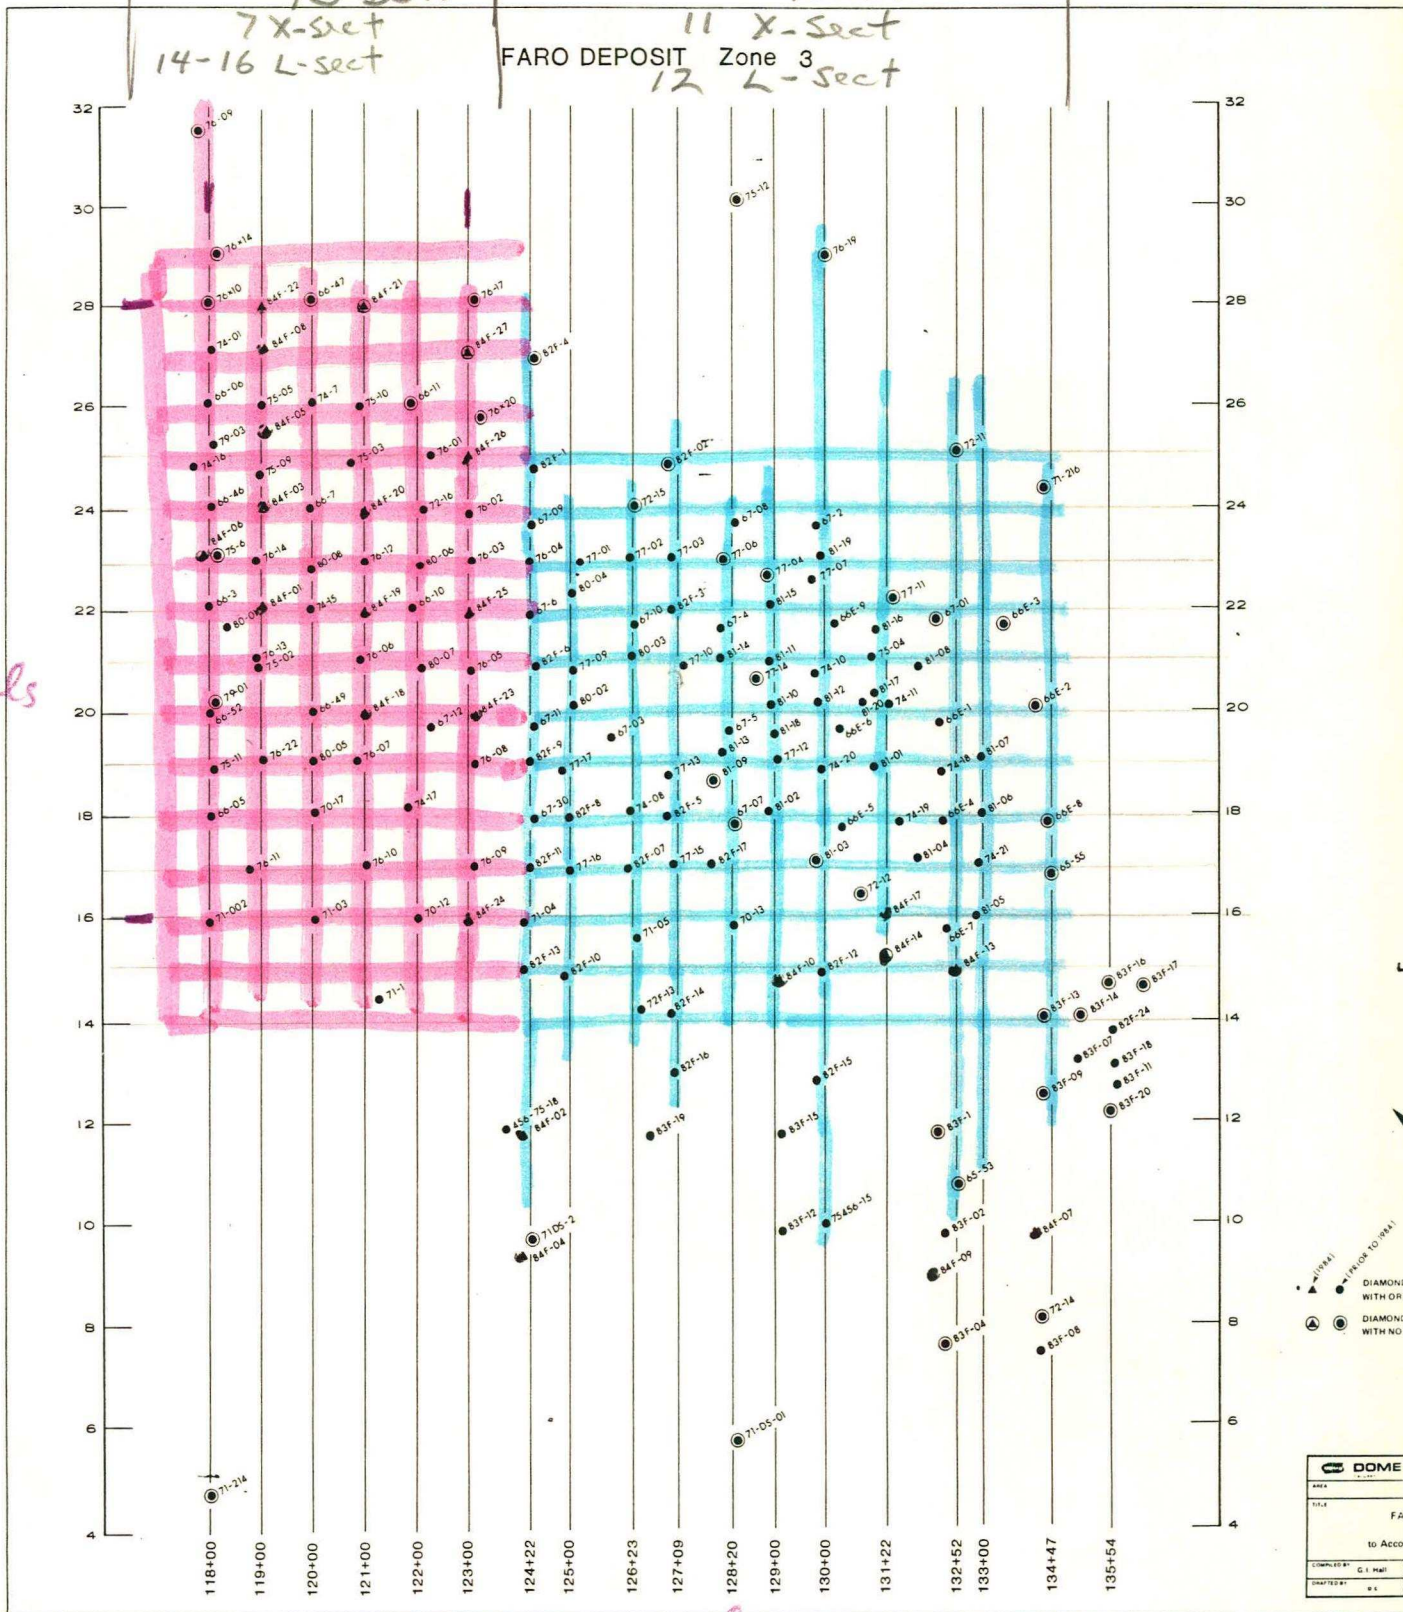

117 - 123

124 - 134

019973

75 DDH  
7 X-sect  
14-16 L-sect

93 DDH  
11 X-sect  
FARO DEPOSIT Zone 3  
12 L-sect

2 panels

2 panels

▲ JEWEL  
 ◆ DIAMOND WITH ORE  
 ● DIAMOND WITH NO ORE  
 ⊕ LITRATOR TO GRAVE

**DOME**  
 DATE \_\_\_\_\_ FA \_\_\_\_\_  
 TO ACCO \_\_\_\_\_  
 DRAWN BY: G. I. HALL  
 CHECKED BY: P. K.