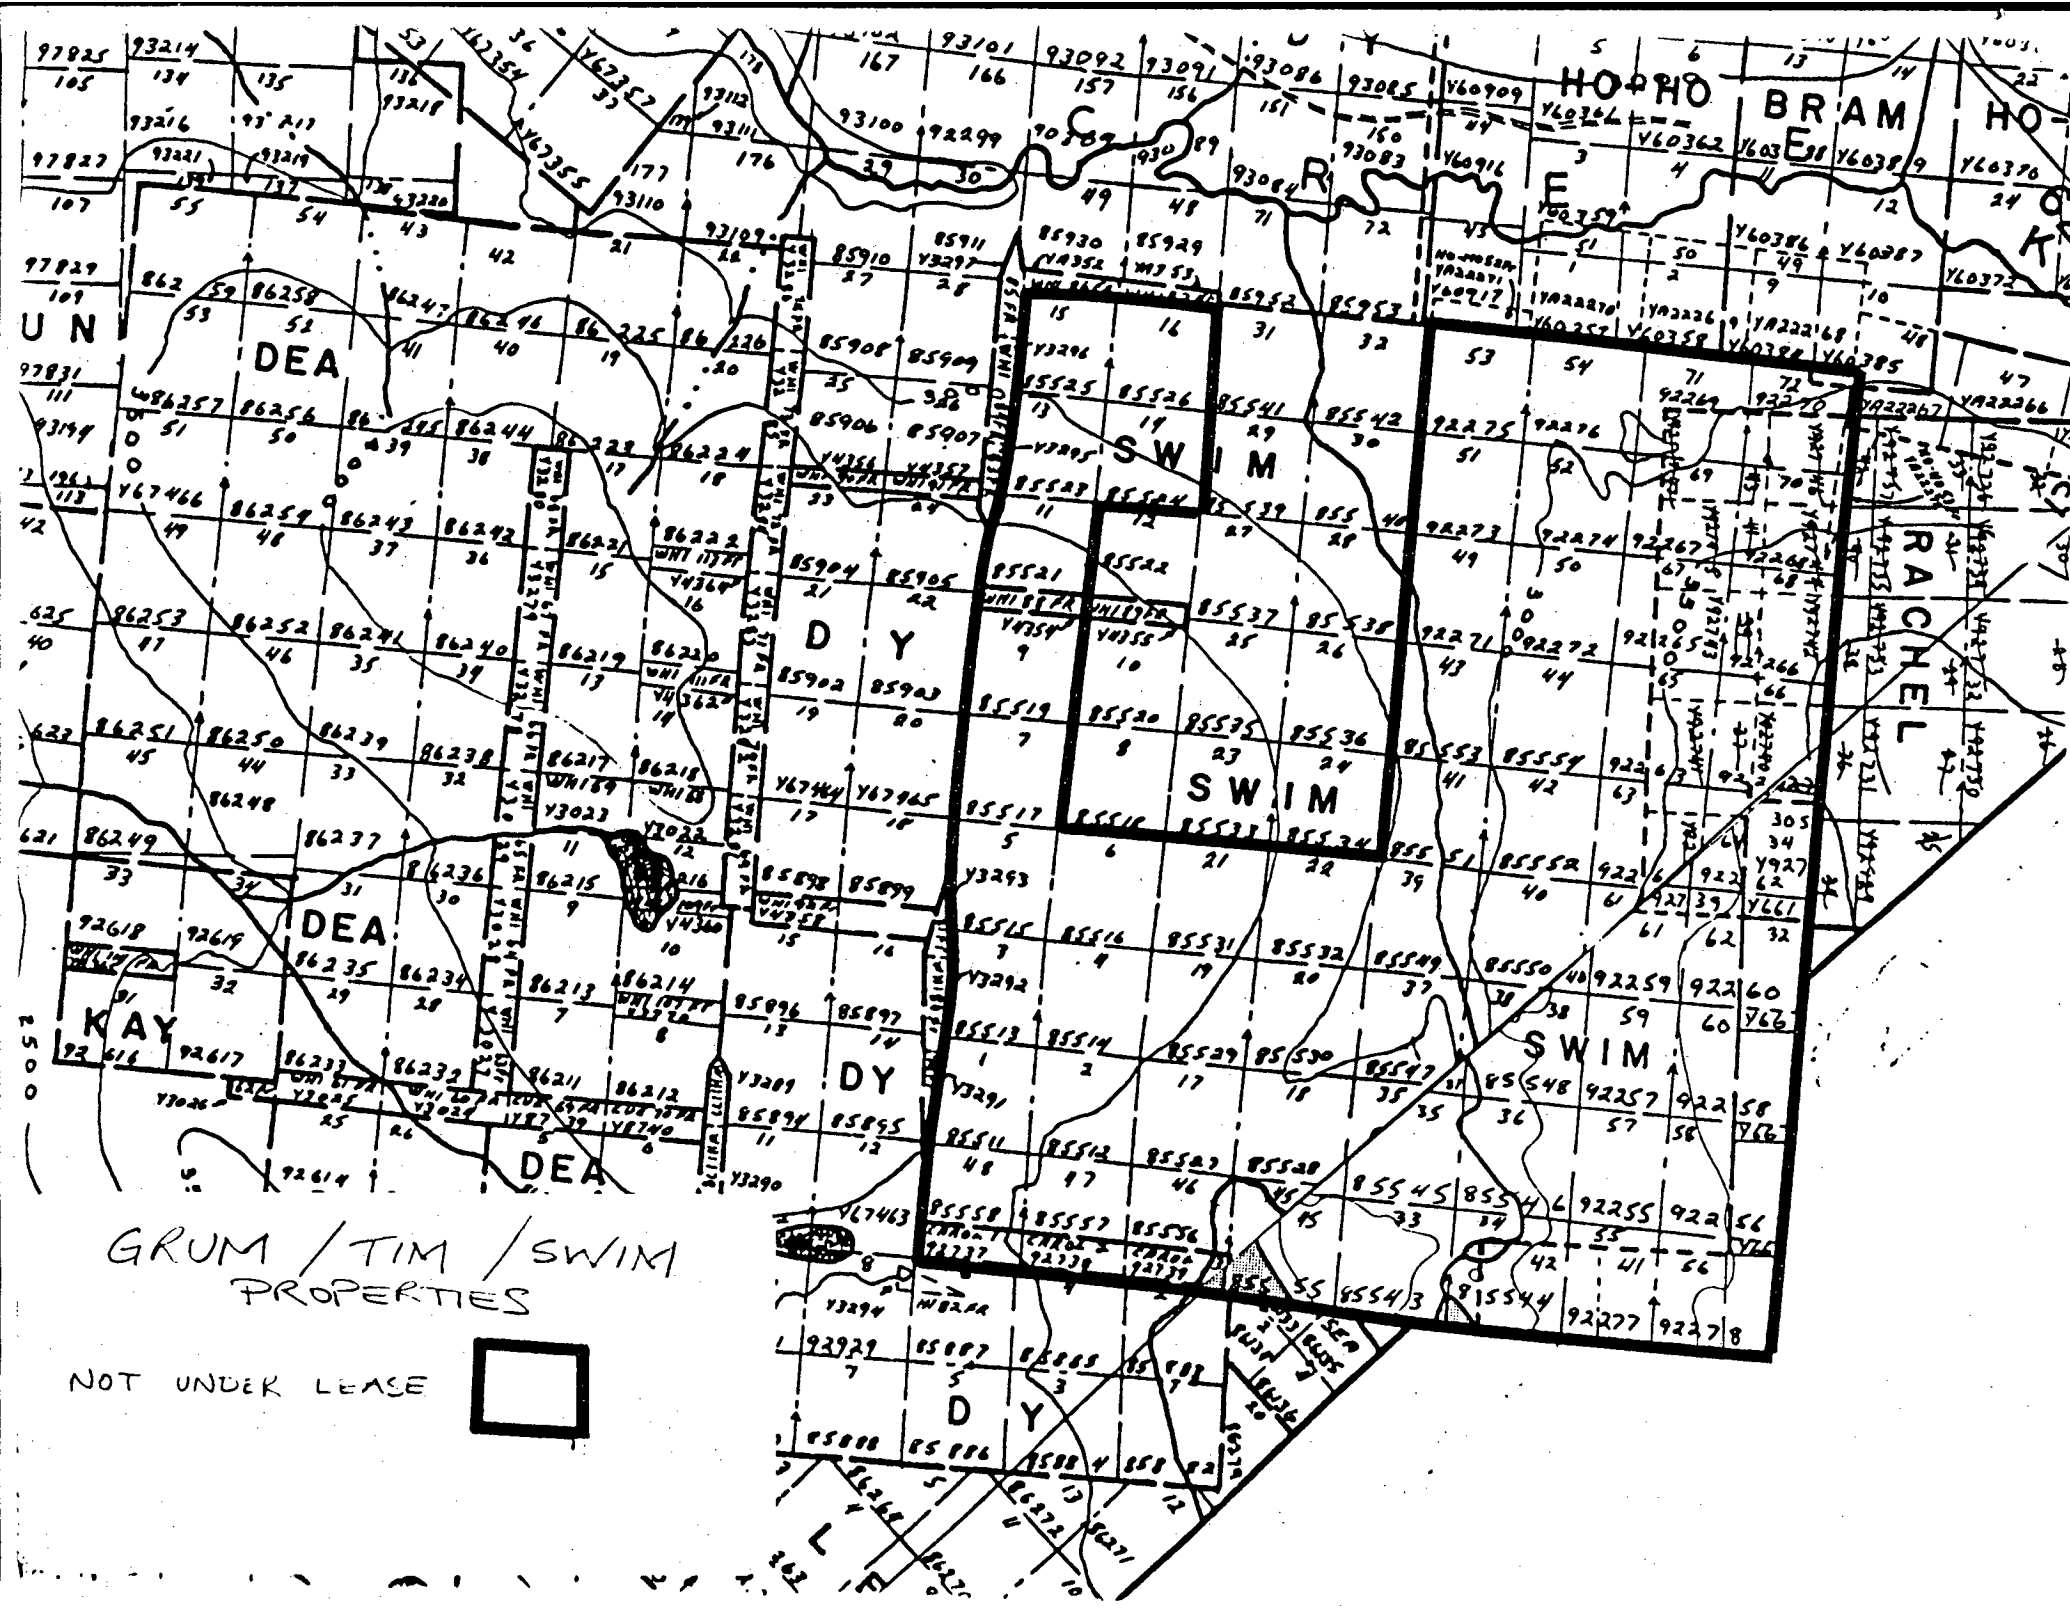

GRUM / TIM / SWIM
PROPERTIES

UNDER LEASE
NOT UNDER LEASE

PIT OUTLINE

ALICE
66695
66697

SALLY

JACK

GALE

GALE

CHAMP

Map contains numerous parcel numbers and names including: RICH, JACK, GALE, SUN, ALICE, CHAMP, WYNNE, ROCKY, MAC, GALE, SWIM, TIM, GRUM, and many others. Parcel numbers range from 66695 to 93427.