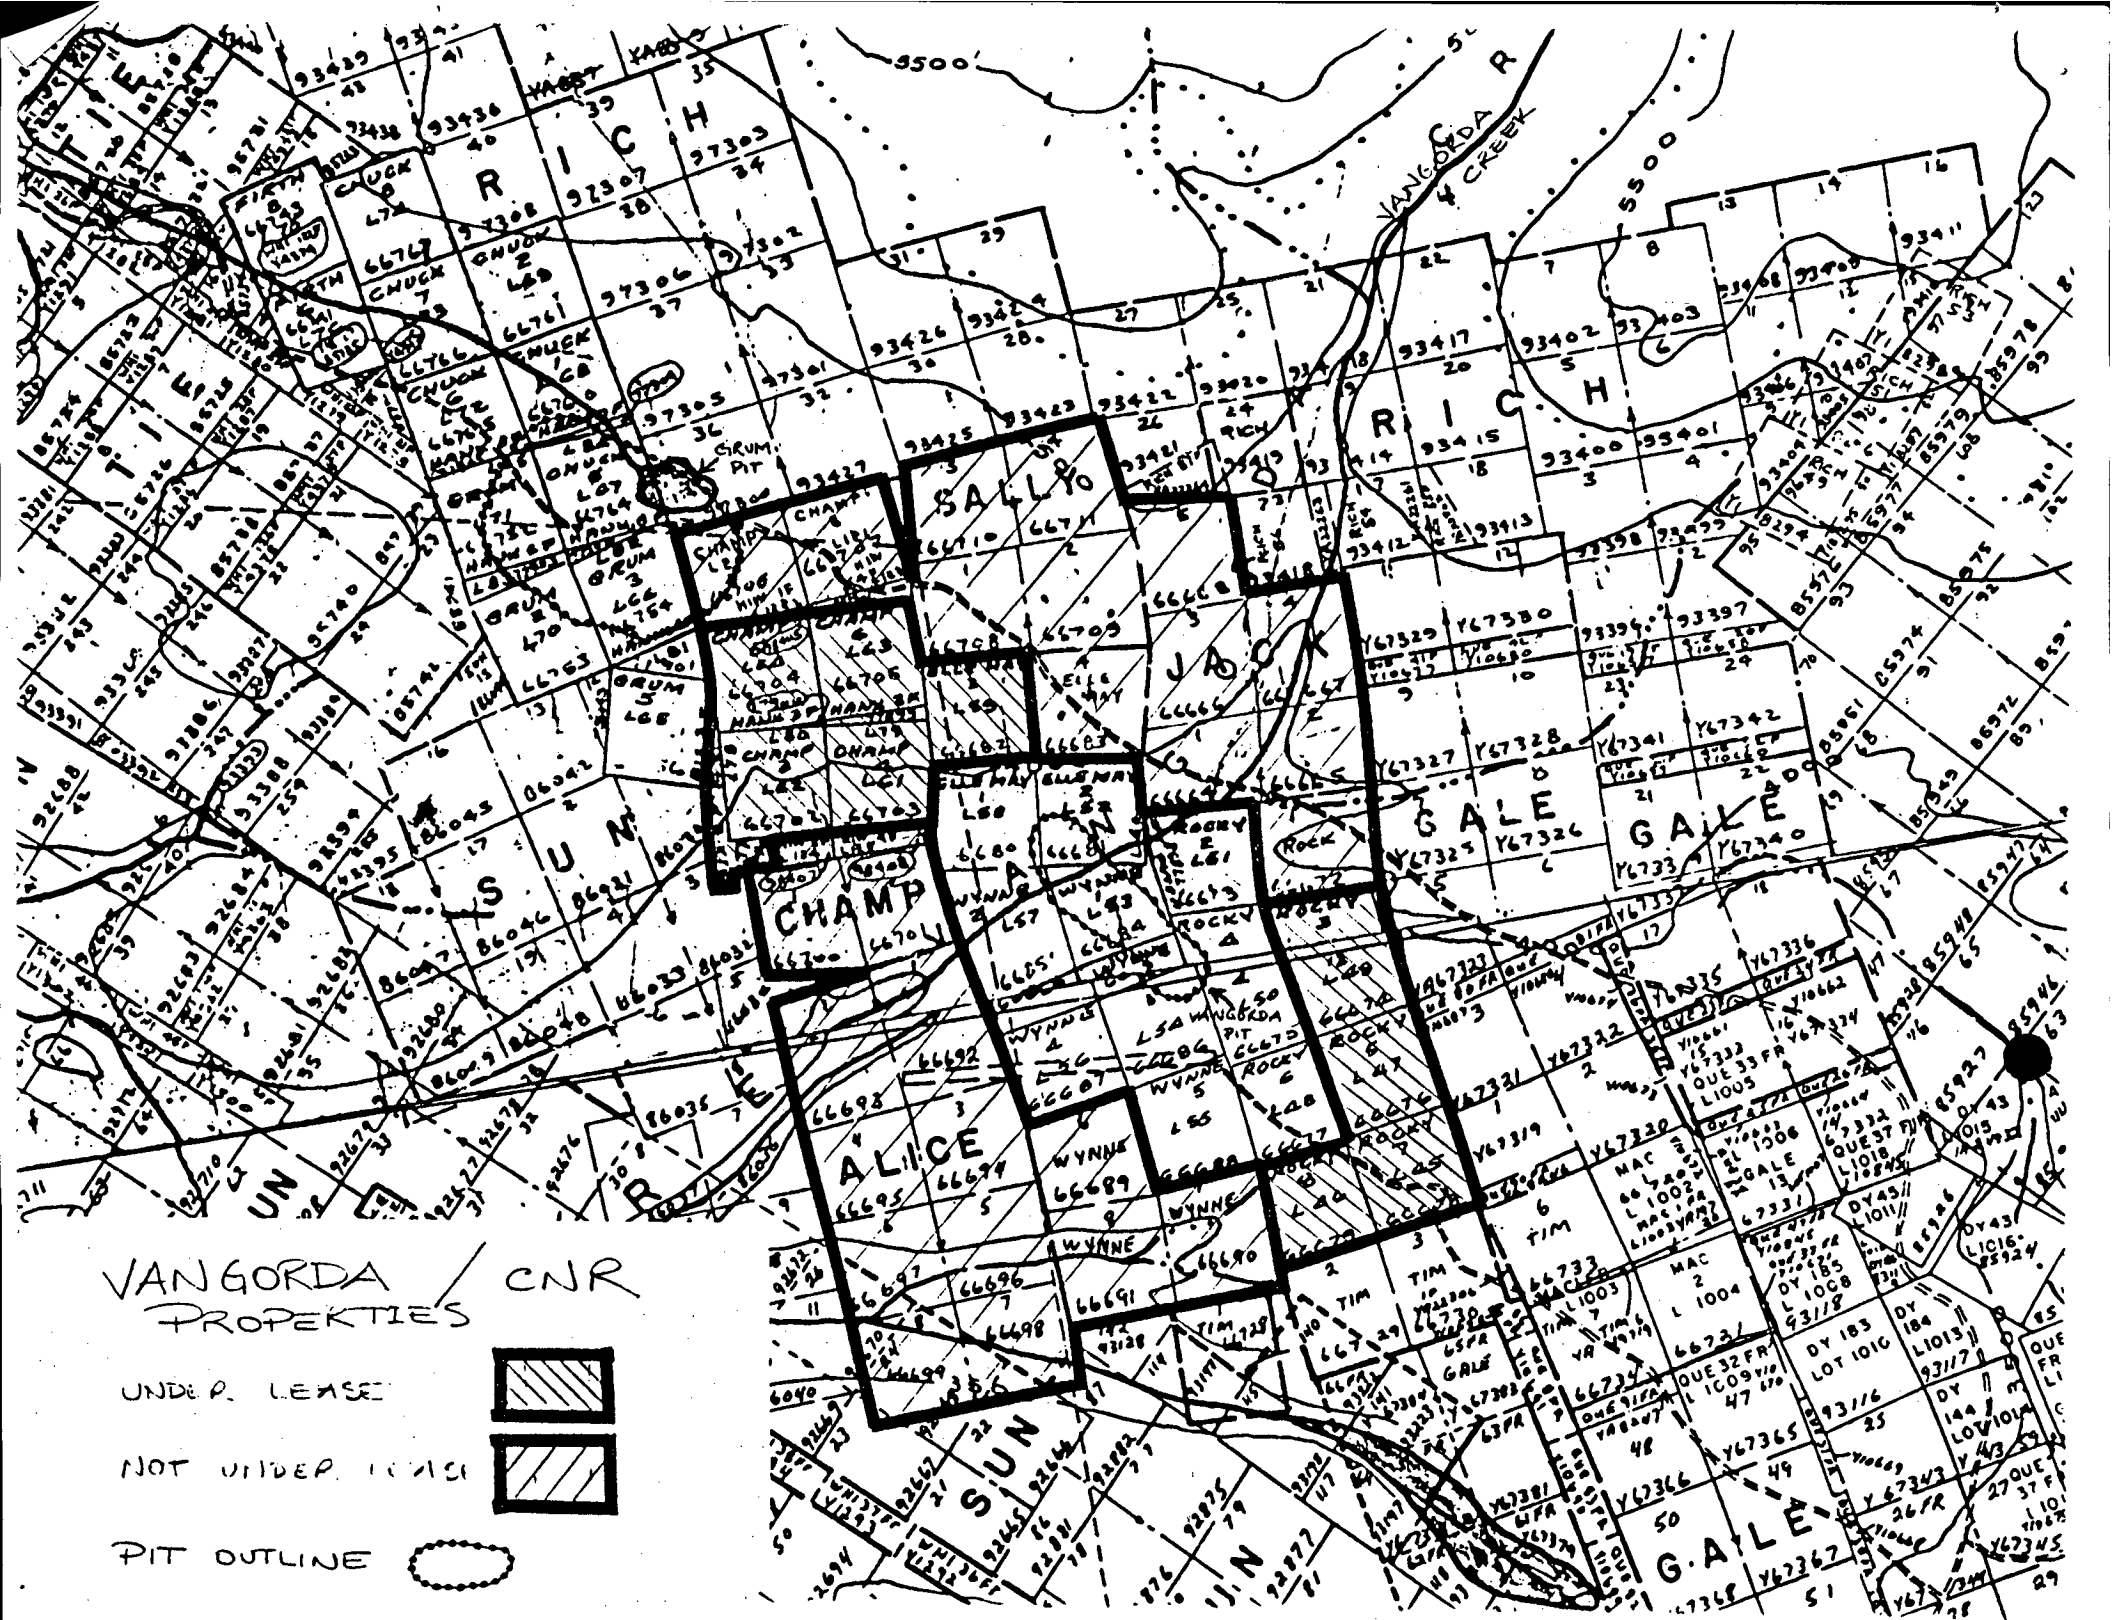

020774

FARO PROPERTIES

UNDER LEASE

NOT UNDER LEASE

PIT OUTLINE

05/30/1990

VAN GORDA / CNR
PROPERTIES

- UNDER LEASE 
- NOT UNDER LEASE 
- PIT OUTLINE 

GRUM / TIM / SWIM
PROPERTIES

UNDER LEASE
NOT UNDER LEASE

PIT OUTLINE

ALICE
66695
66697

SALLY

JACK

GALE

GALE

CHAMP

Map contains numerous parcel numbers and names including: RICH, JACK, GALE, SUN, ALICE, CHAMP, WYNNE, ROCKY, MAC, GALE, SWIM, TIM, GRUM, and many others. Parcel numbers range from 66695 to 93427.