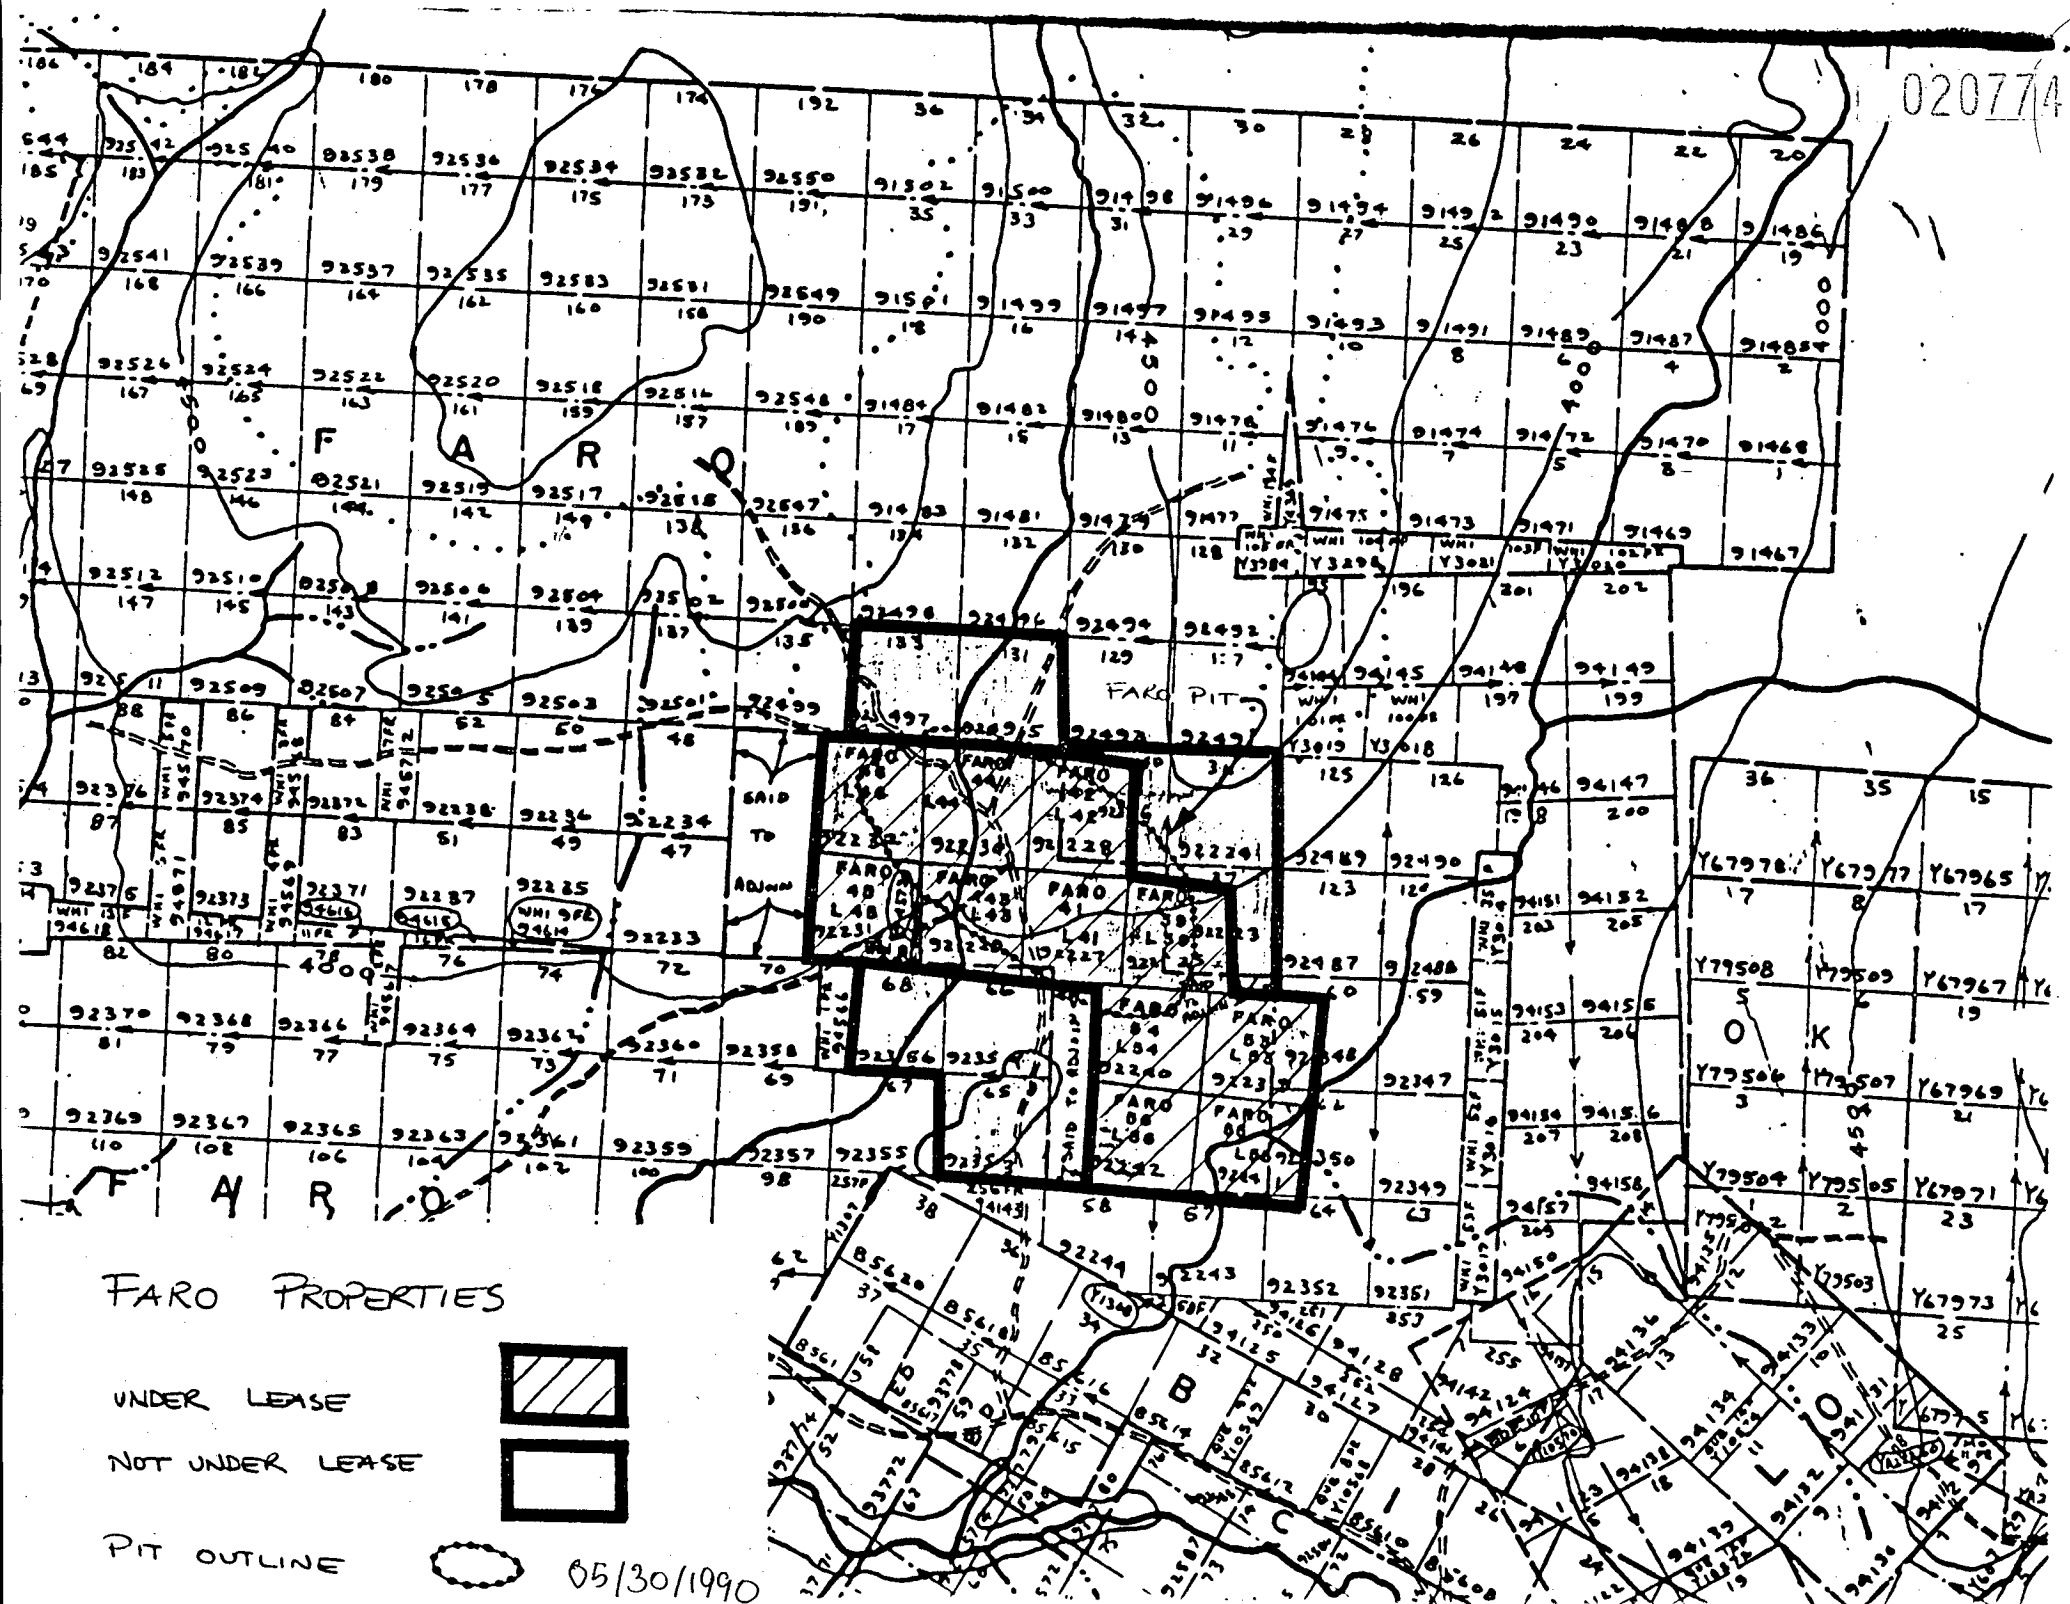

020774

FARO PROPERTIES

UNDER LEASE

NOT UNDER LEASE

PIT OUTLINE

05/30/1990

VAN GORDA / CNR
PROPERTIES

- UNDER LEASE 
- NOT UNDER LEASE 
- PIT OUTLINE 

GRUM / TIM / SWIM
PROPERTIES

UNDER LEASE
NOT UNDER LEASE

PIT OUTLINE

ALICE
66695
66697

SALLY

JACK

GALE

GALE

CHAMP

Map contains numerous parcel numbers and names including: RICH, JACK, GALE, SUN, ALICE, CHAMP, WYNNE, ROCKY, MAC, GALE, SWIM, TIM, GRUM, and many others. Parcel numbers range from 66695 to 93427.