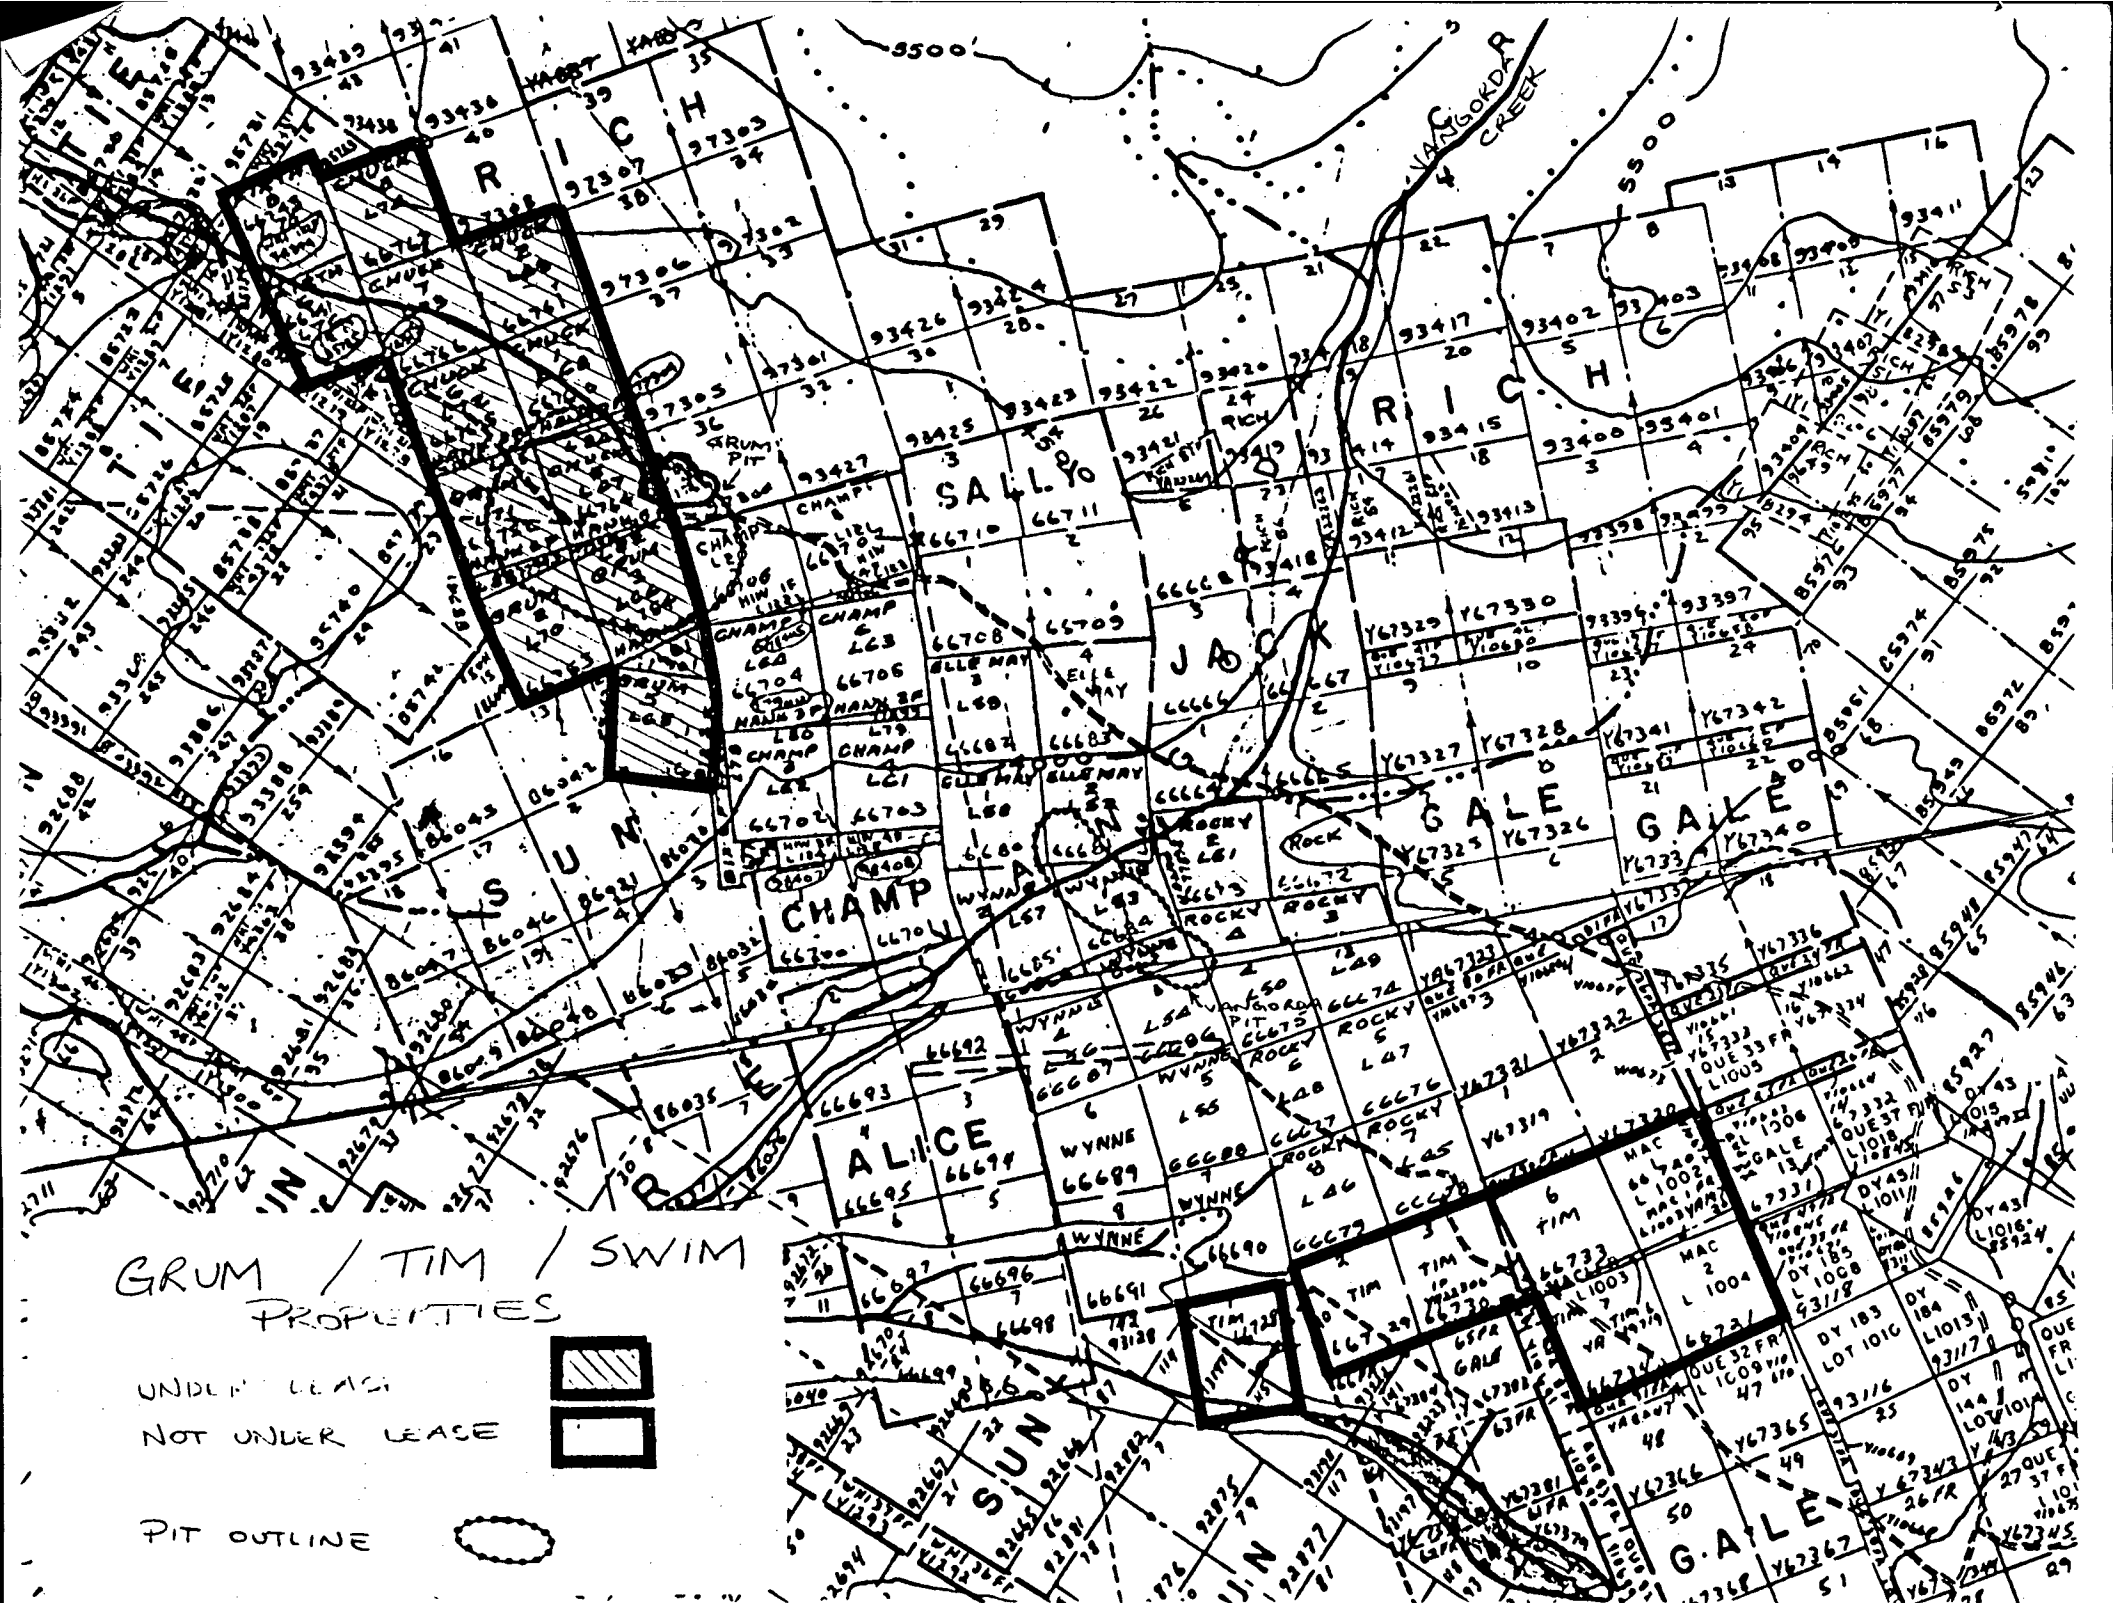

020774

FARO PROPERTIES

UNDER LEASE

NOT UNDER LEASE

PIT OUTLINE

05/30/1990

VAN GORDA / CNR
PROPERTIES

- UNDER LEASE 
- NOT UNDER LEASE 
- PIT OUTLINE 

GRUM / TIM / SWIM
PROPERTIES

UNDER LEASE
NOT UNDER LEASE

PIT OUTLINE

ALICE
66695
66697

SALLY

JACK

GALE

GALE

CHAMP

Map contains numerous parcel numbers and names including: RICH, JACK, GALE, SUN, ALICE, CHAMP, WYNNE, ROCKY, MAC, GALE, SWIM, TIM, GRUM, and many others. Parcel numbers range from 66695 to 93427.