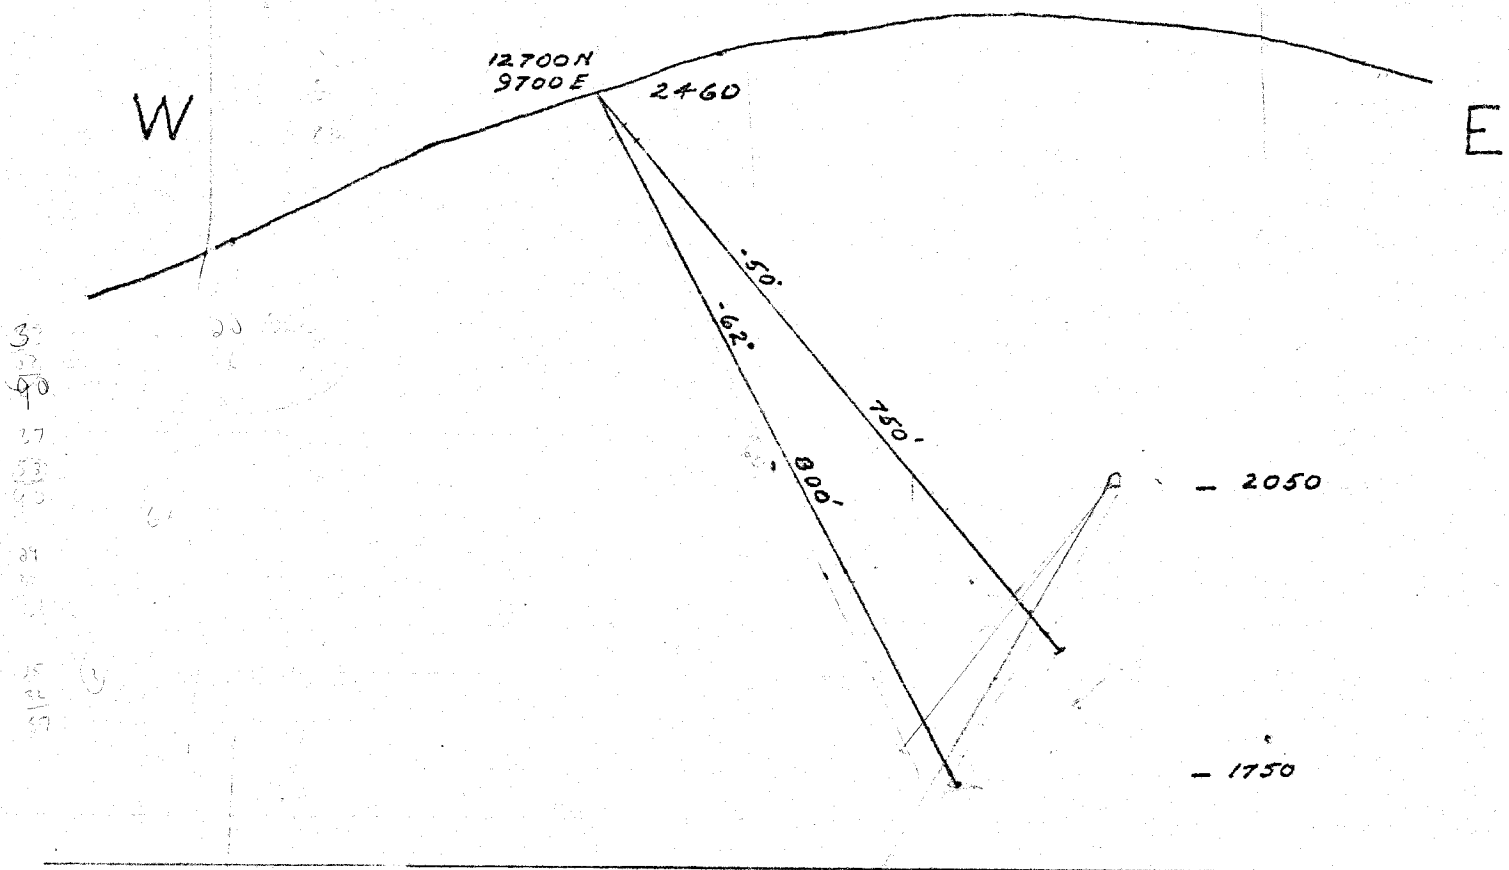

PROPOSED TANTALUS BUTTE DIAMOND DRILLING

3  
40  
27  
23  
40  
21  
21  
25  
15

1" = 200'  
July 20/76  
M.A.H. 1/3

PROPOSED TANTALUS BUTTE DIAMOND DRILLING

1" = 200'  
July 20/76  
3/54

PROPOSED TANTALUS BUTTE DIAMOND DRILLING

1" = 200'  
July 20/76  
MBA