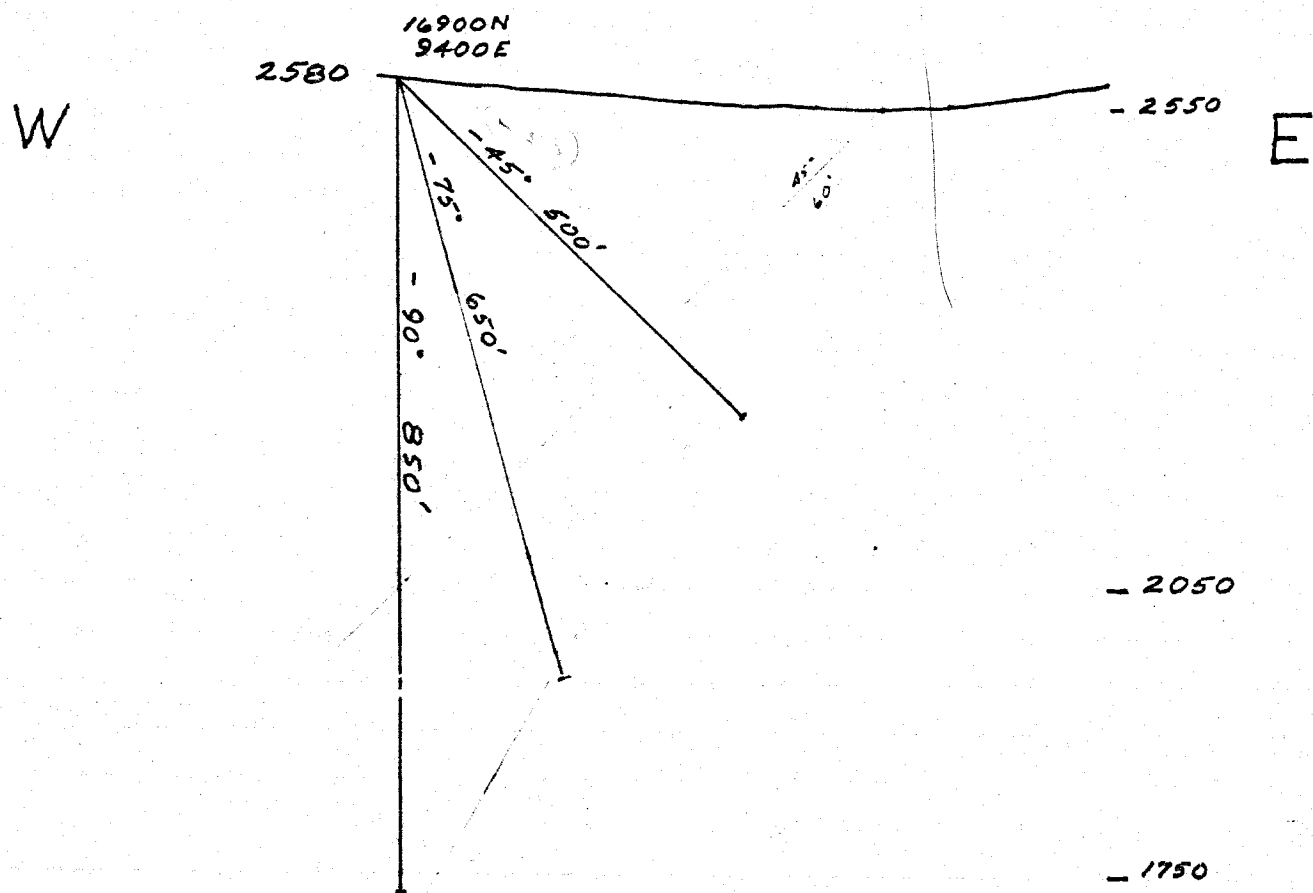

PROPOSED TANTALUS BUTTE DIAMOND DRILLING

3  
40  
27  
23  
40  
21  
21  
25  
15

1" = 200'  
July 20/76  
M.A.H. 1/3

PROPOSED TANTALUS BUTTE DIAMOND DRILLING

1" = 200'  
July 20/76  
3/54

PROPOSED TANTALUS BUTTE DIAMOND DRILLING

1" = 200'  
July 20/76  
MBA