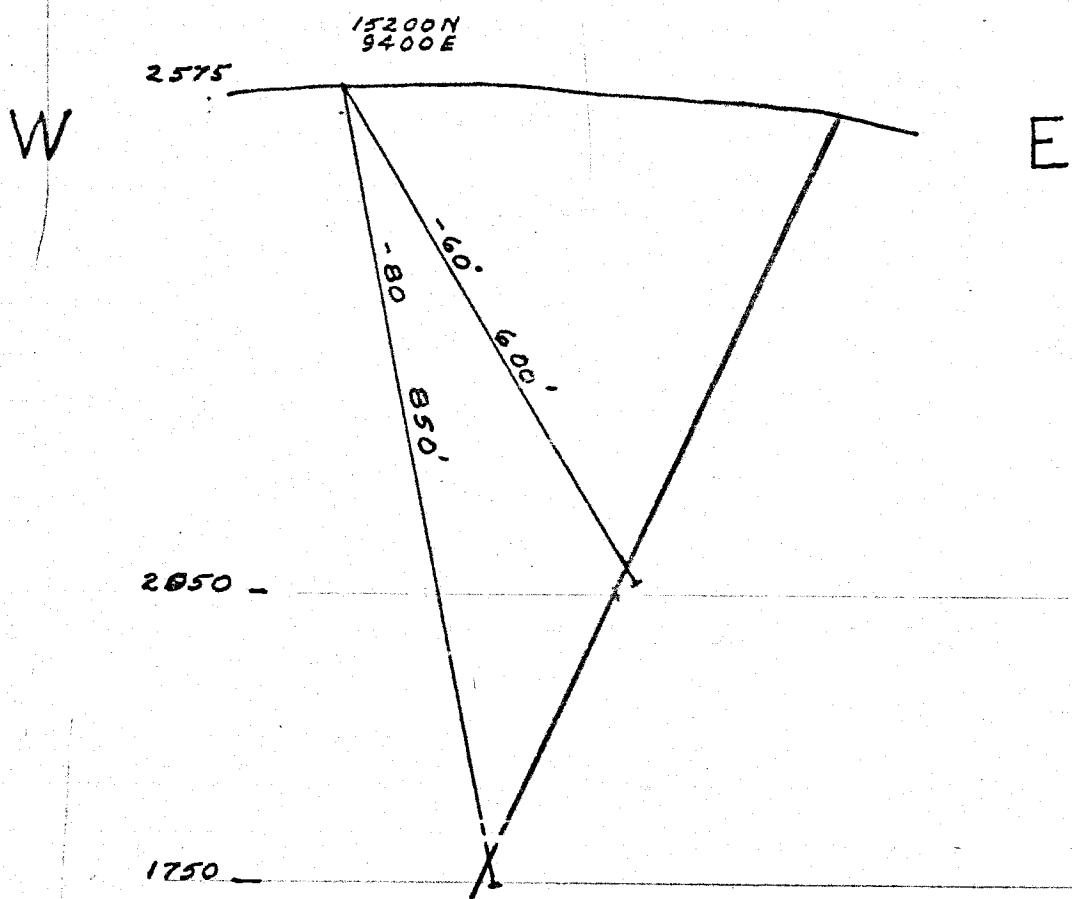

PROPOSED TANTALUS BUTTE DIAMOND DRILLING

3  
40  
27  
23  
40  
21  
21  
25  
15

1" = 200'  
July 20/76  
M.A.H. 1/3

PROPOSED TANTALUS BUTTE DIAMOND DRILLING

1" = 200'  
July 20/76  
3/54

PROPOSED TANTALUS BUTTE DIAMOND DRILLING

1" = 200'  
July 20/76  
MBA