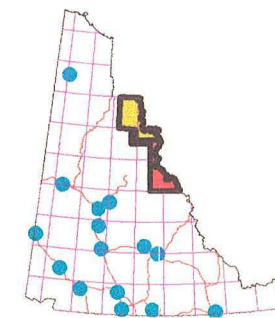

# Proposed RGS coverage north-east Yukon

- existing RGS coverage
- Priority 1 area
- Priority 2 area
- outline of North Yukon MRA

80 0 80 160 Kilometers

layout 4