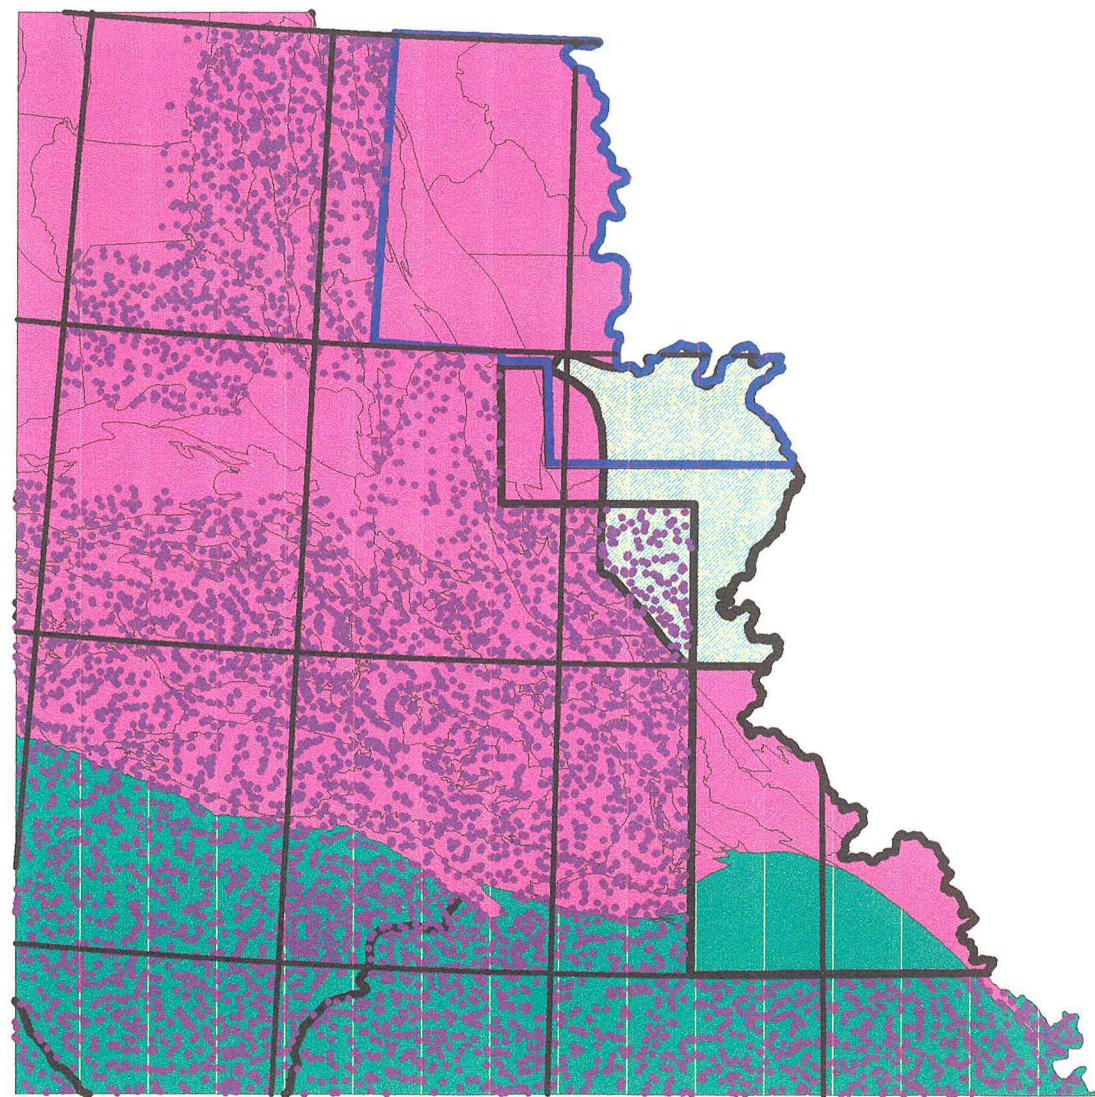

# Proposed RGS coverage north-east Yukon

- existing RGS coverage
- Priority 1 area
- Priority 2 area
- outline of North Yukon MRA

80 0 80 160 Kilometers

layout 4