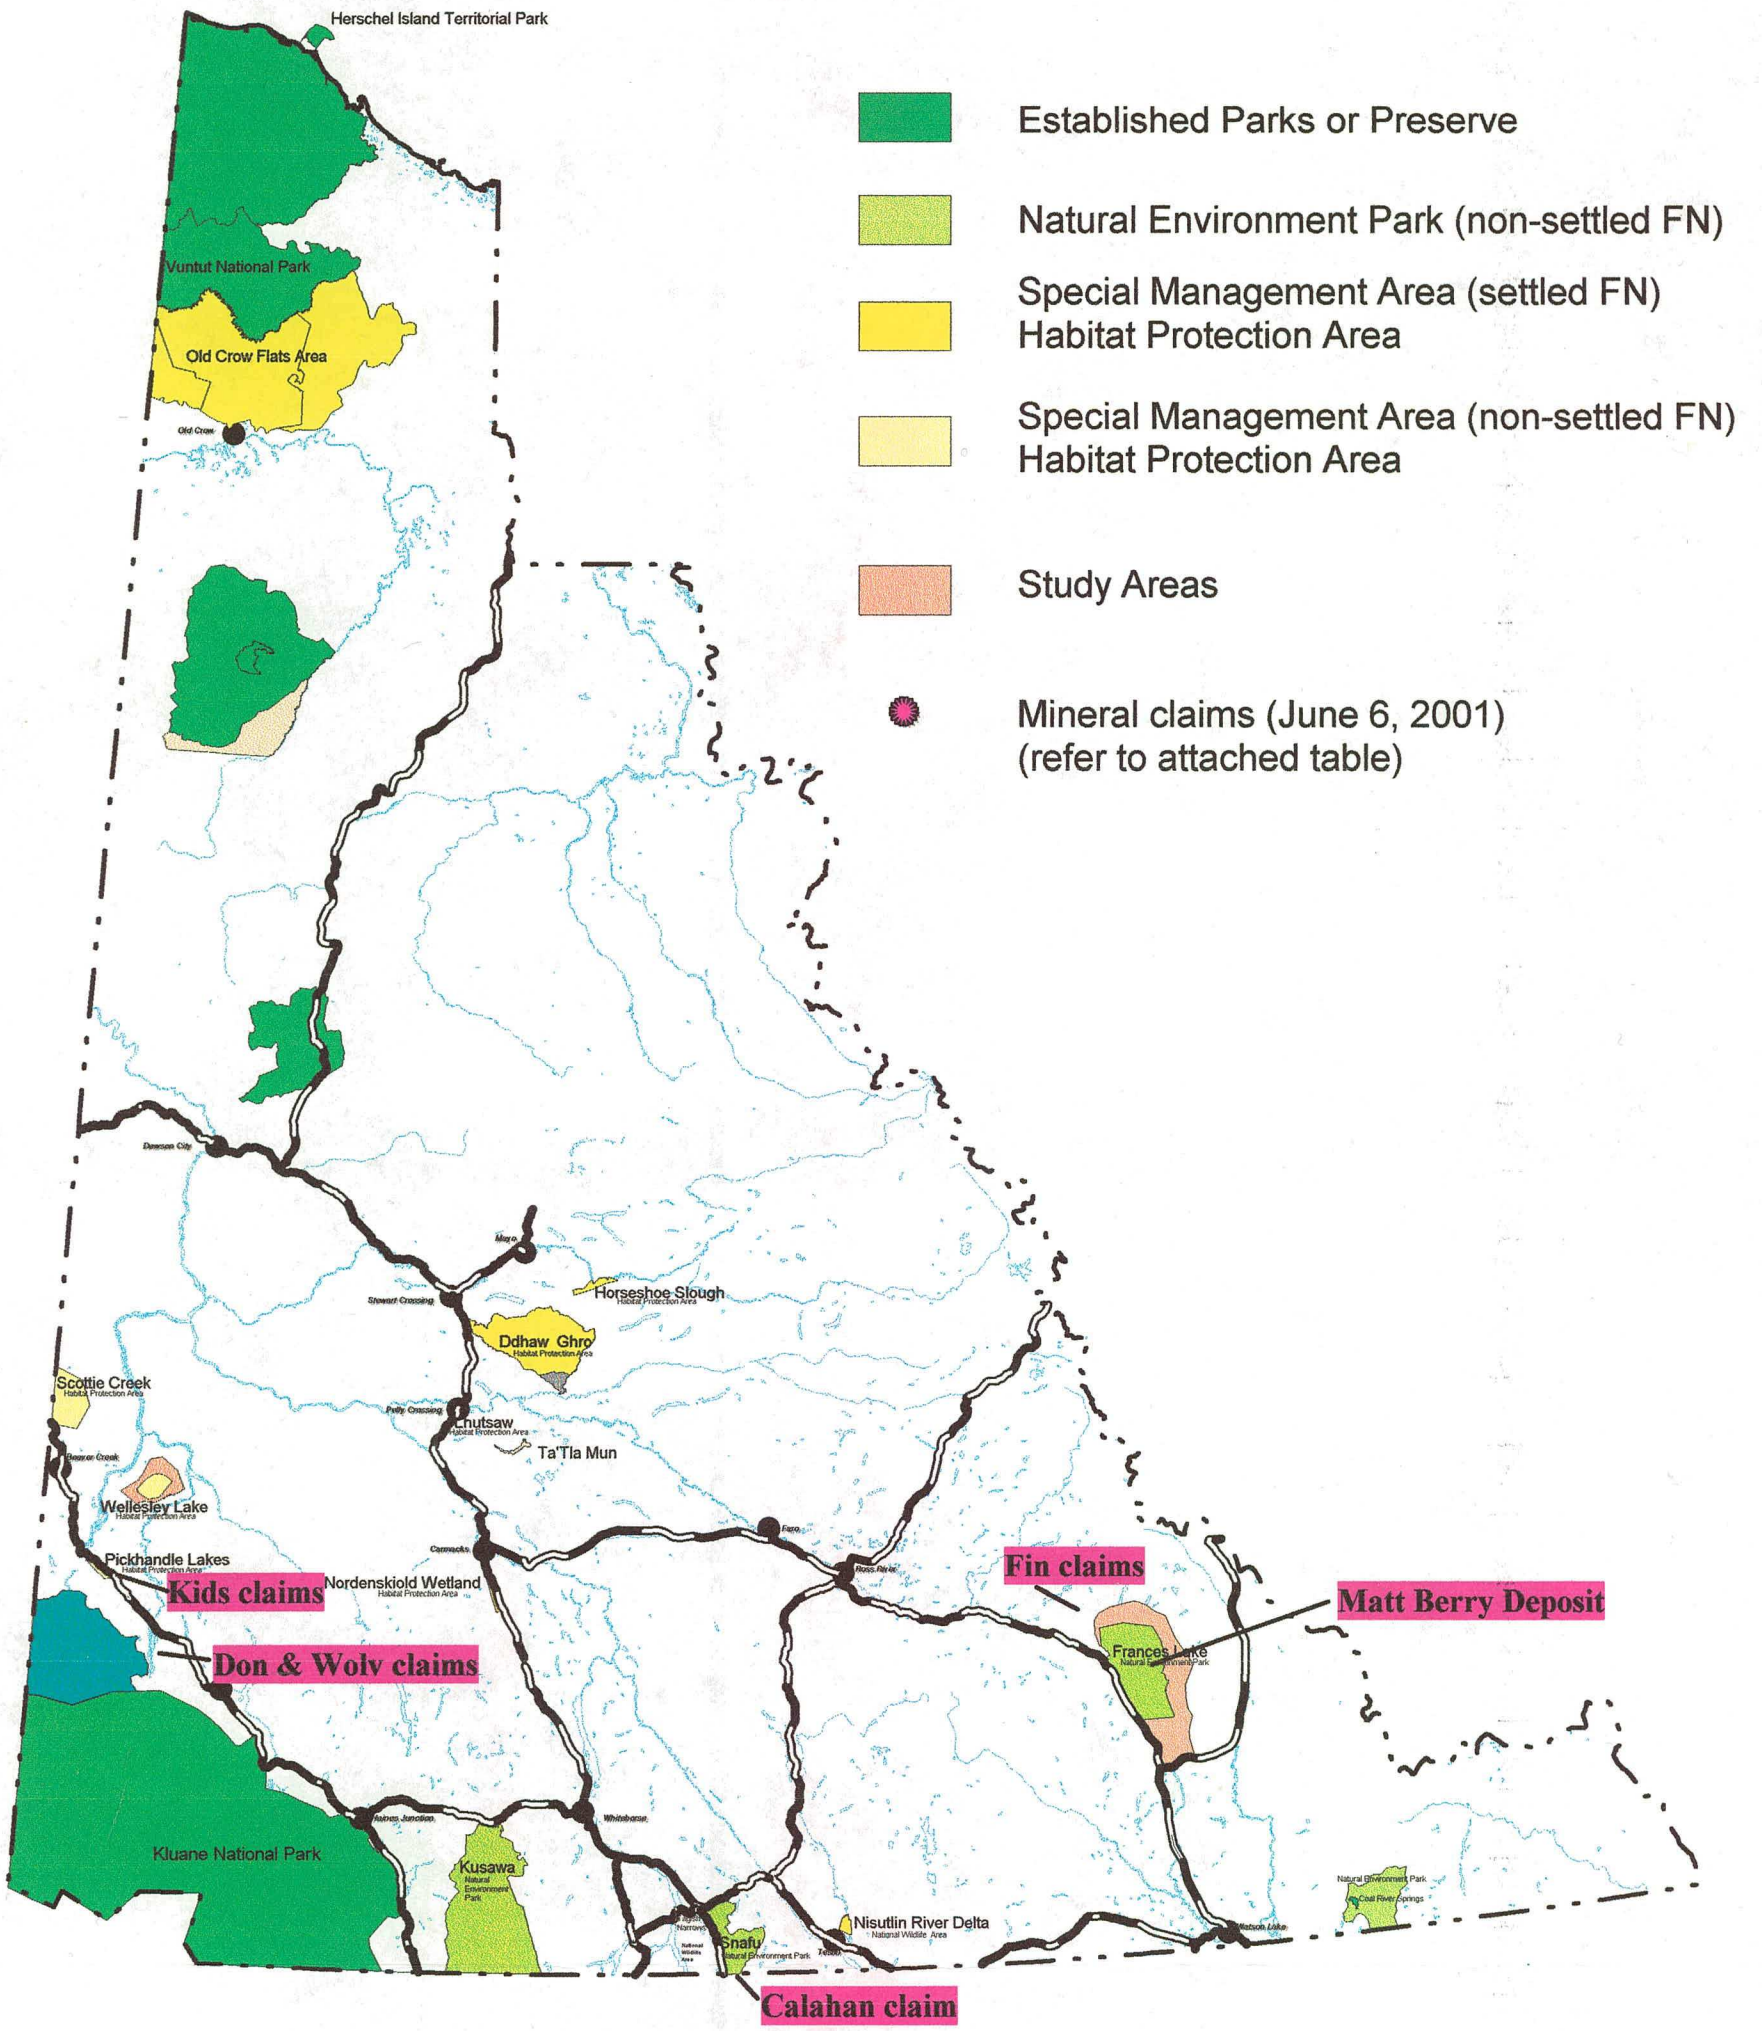

## Parks & Special Management Areas in the Yukon

MapInfo Professional version 5.0  
 JvR June 6, 2001 Economic Development YTG  
 Transverse Mercator Projection North American Datum 1983 Grid Zone 8