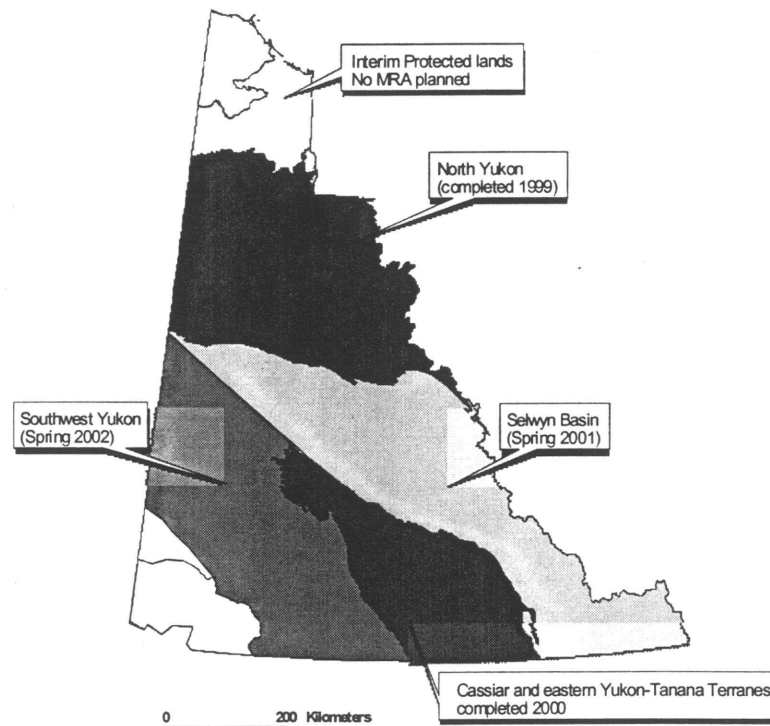

Yukon-Tanana Terrane consists of a series of superimposed volcanic arcs that formed to the west of North America in Paleozoic time (approximately 420 to 250 million years ago). Around 50 million years ago, strike-slip movement along the Tintina Fault juxtaposed Yukon-Tanana Terrane to Selwyn Basin. Discovery of the Kudzu-Ze-Kayah deposit in 1994 brought attention to the potential of Yukon-Tanana Terrane to host VMS-type (Cu-Pb-Zn-Au-Ag) mineralization, and increased exploration efforts resulted in the discovery of four other deposits: Fyre Lake, Wolverine, Ice, and GP4F. Currently, Yukon-Tanana Terrane hosts the Yukon's most significant VMS belt. Other significant mineralization styles in Yukon-Tanana Terrane are emeralds, jade, porphyry W-Mo, Sn-skarn, barite, rhodonite, quartz-Au-Ag veins, and aquamarine. Other mineralization styles exist in Yukon-Tanana.

A Regional Mineral Potential Map of eastern Yukon-Tanana Terrane was completed in the Spring 2000, and covers only the western-most part of eco-region # 181. The Regional Mineral Potential Map of Selwyn Basin will be prepared this winter, and will be completed by March, 2001.

Map of Yukon showing areas of completed and outstanding Regional Mineral Resource Assessments.