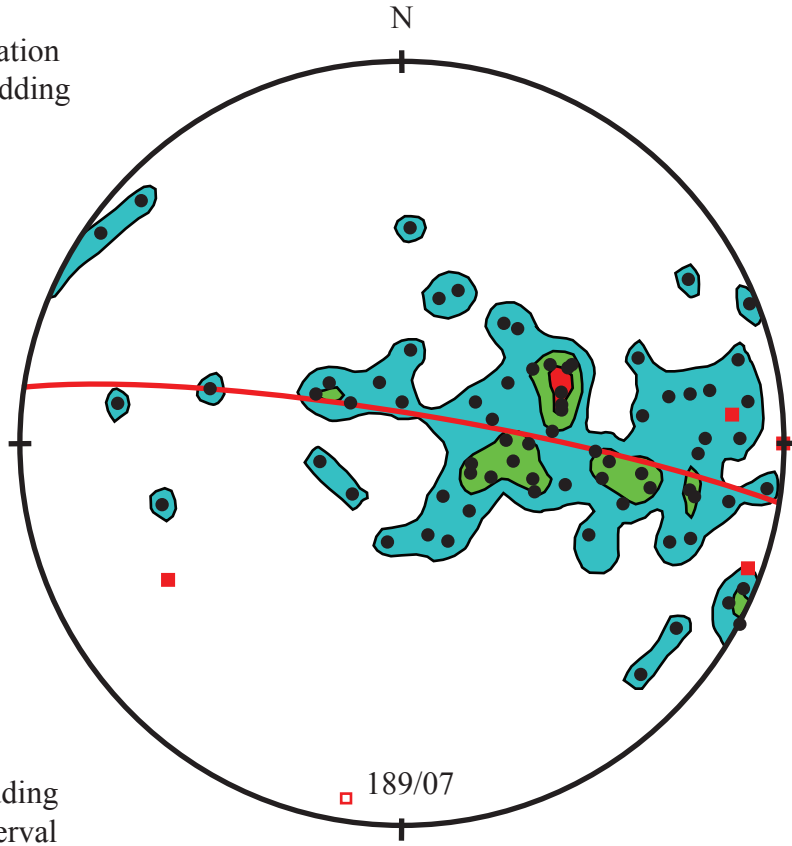

Domain D

- 4 poles to foliation
- 76 poles to bedding

- poles to bedding
- Contour interval
- 2% per 1% area
 - 6% per 1% area
 - 10% per 1% area