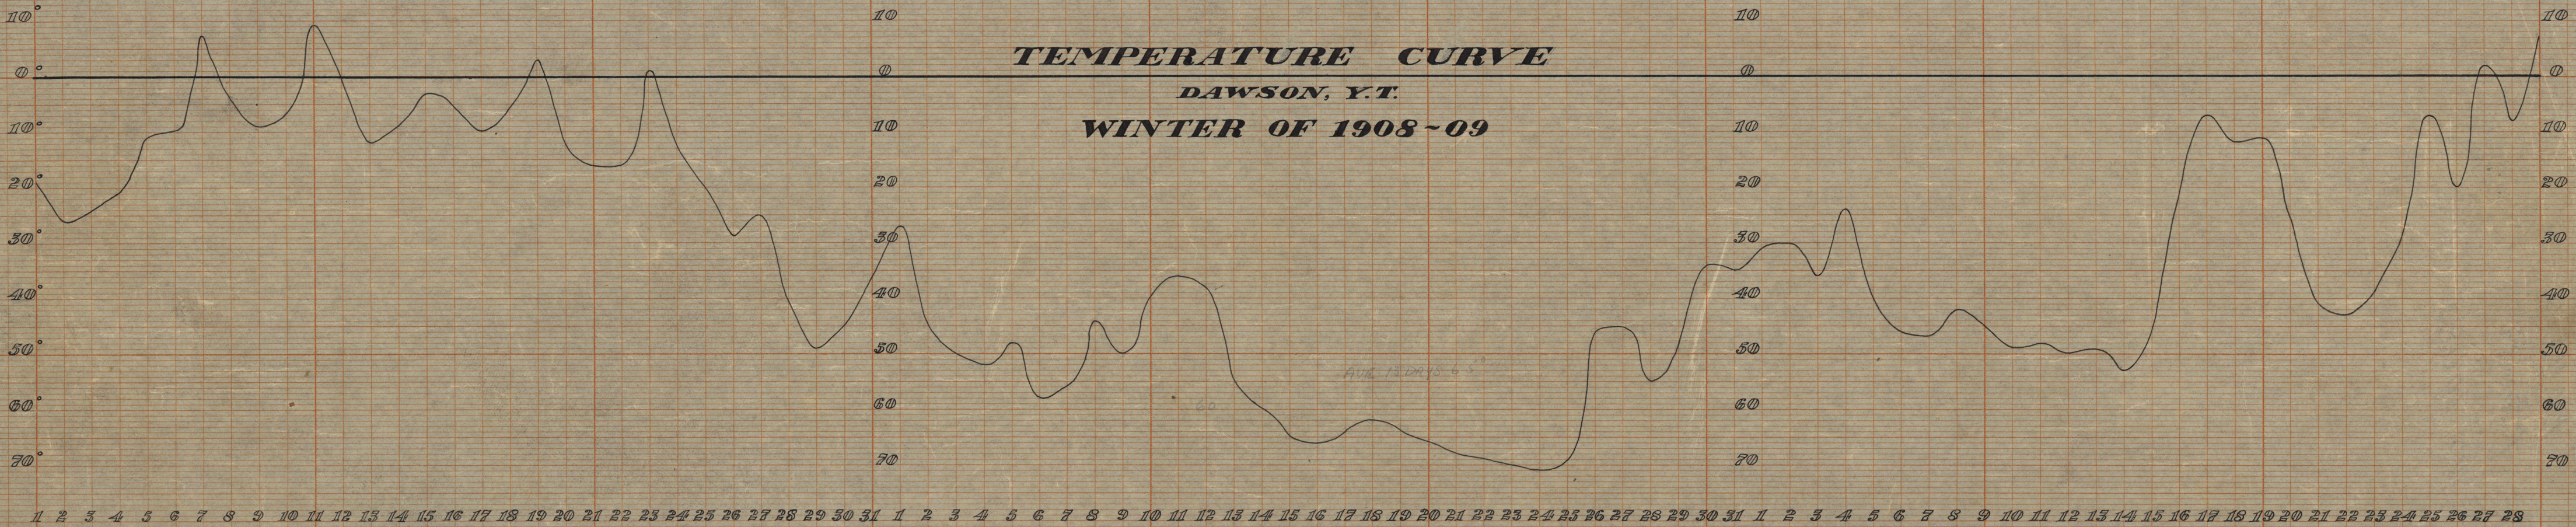

TEMPERATURE CURVE

DAWSON, Y.T.

WINTER OF 1908-09

DECEMBER

JANUARY

FEBRUARY

Y.G. Co.
8512
10087