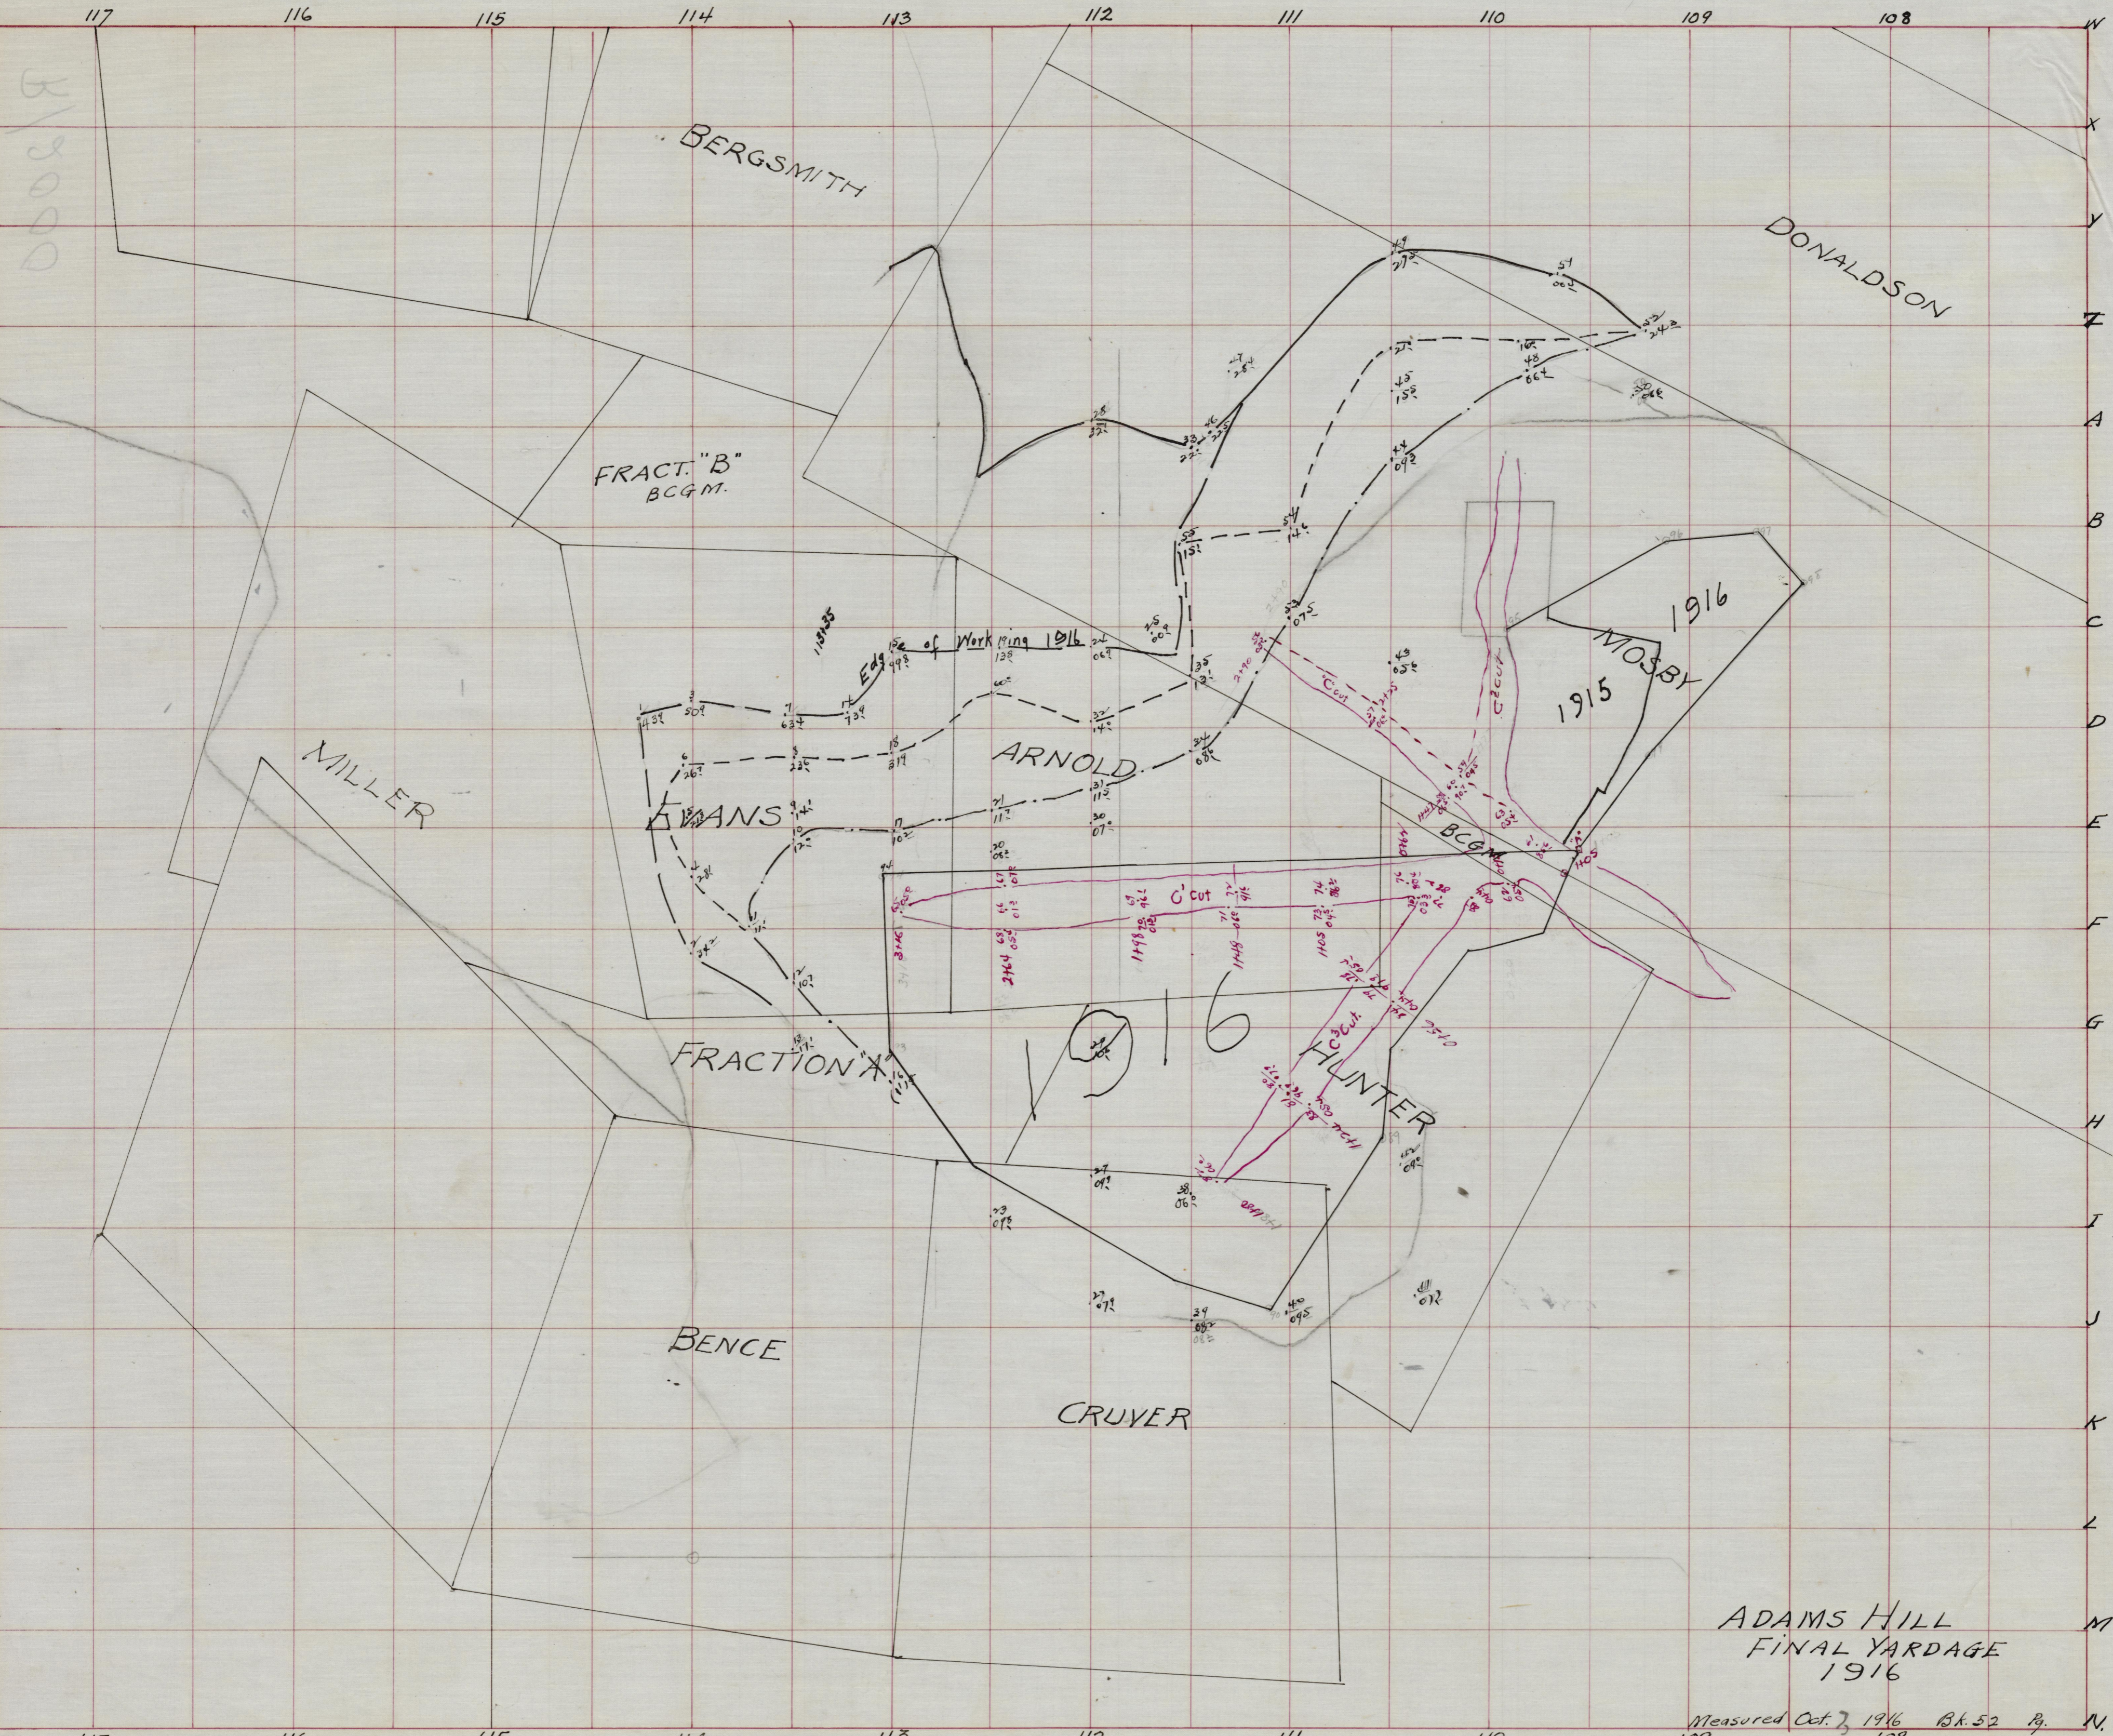

AS BX
25 April 1916

ADAMS HILL
FINAL YARDAGE
1916
Measured Oct. 3, 1916 Bk. 52 Pg. 14.
109 108

2000
142-5364
142-5364
2000