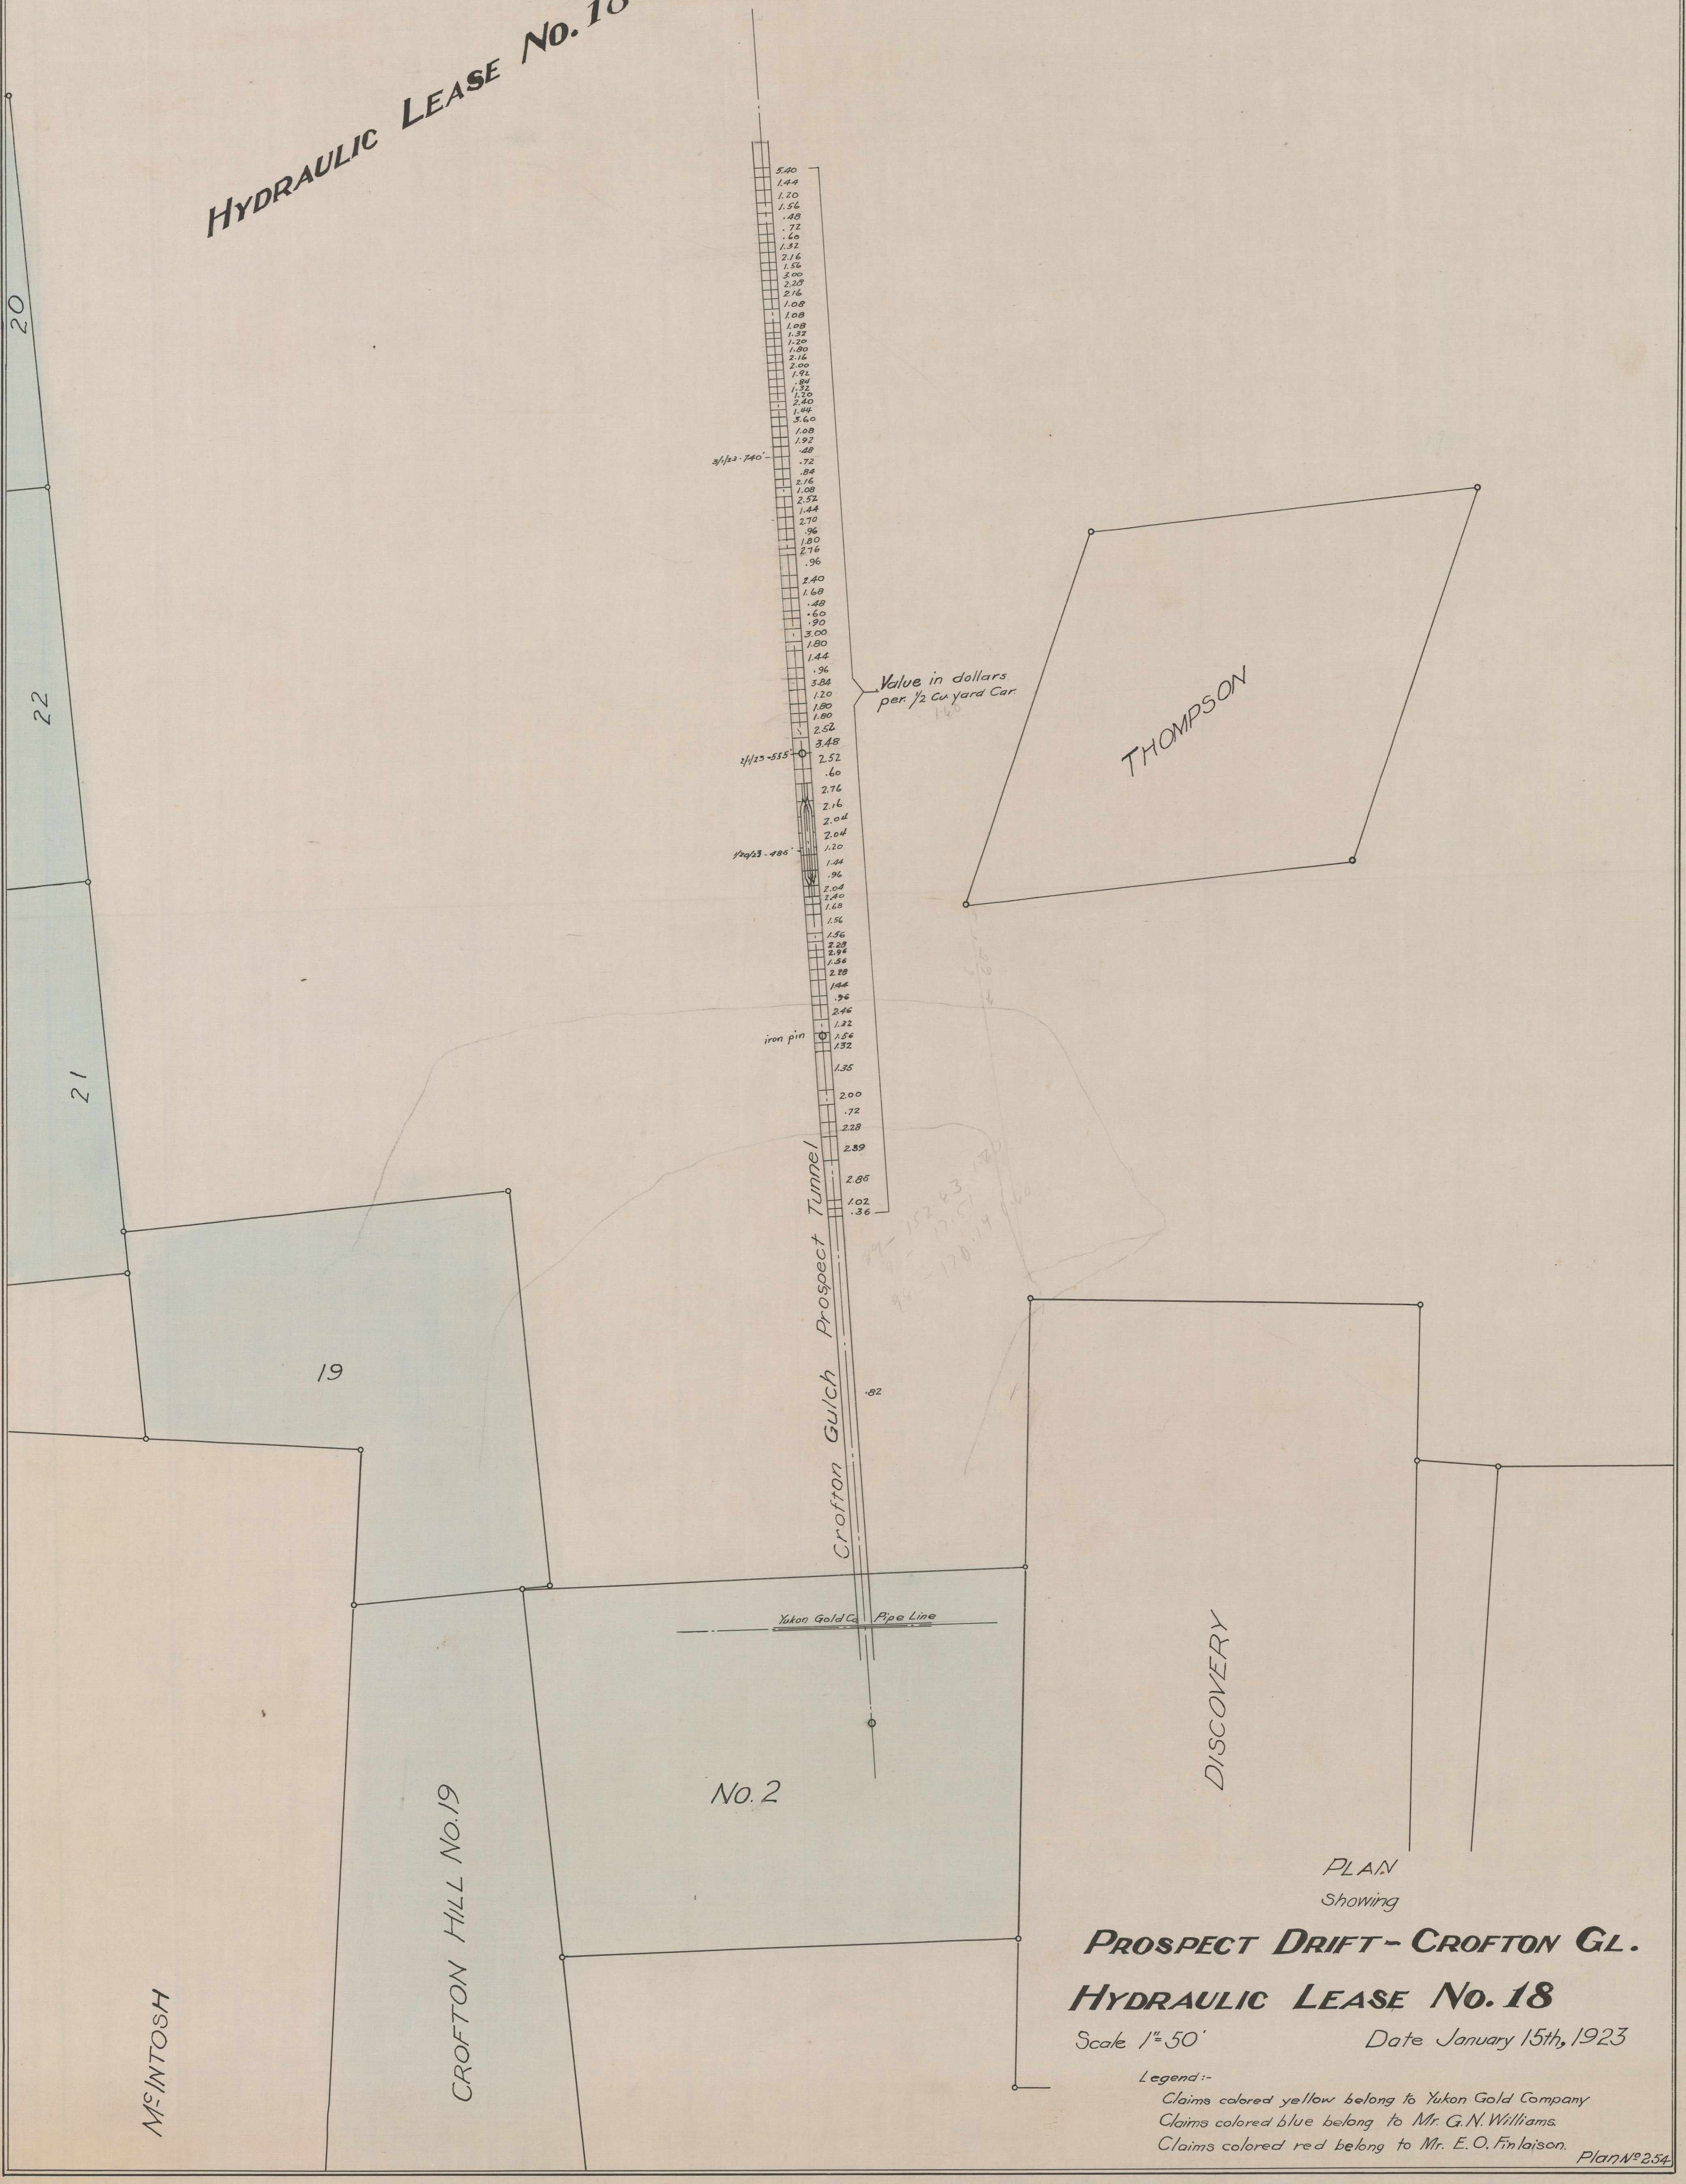

1878
1898
1899

Hydraulic Lease No 18 Boundary

HYDRAULIC LEASE No. 18

PLAN Showing PROSPECT DRIFT - CROFTON GL. HYDRAULIC LEASE No. 18

Scale 1" = 50' Date January 15th, 1923

Legend:-
Claims colored yellow belong to Yukon Gold Company
Claims colored blue belong to Mr. G.N. Williams
Claims colored red belong to Mr. E.O. Finlaison. Plan No 254