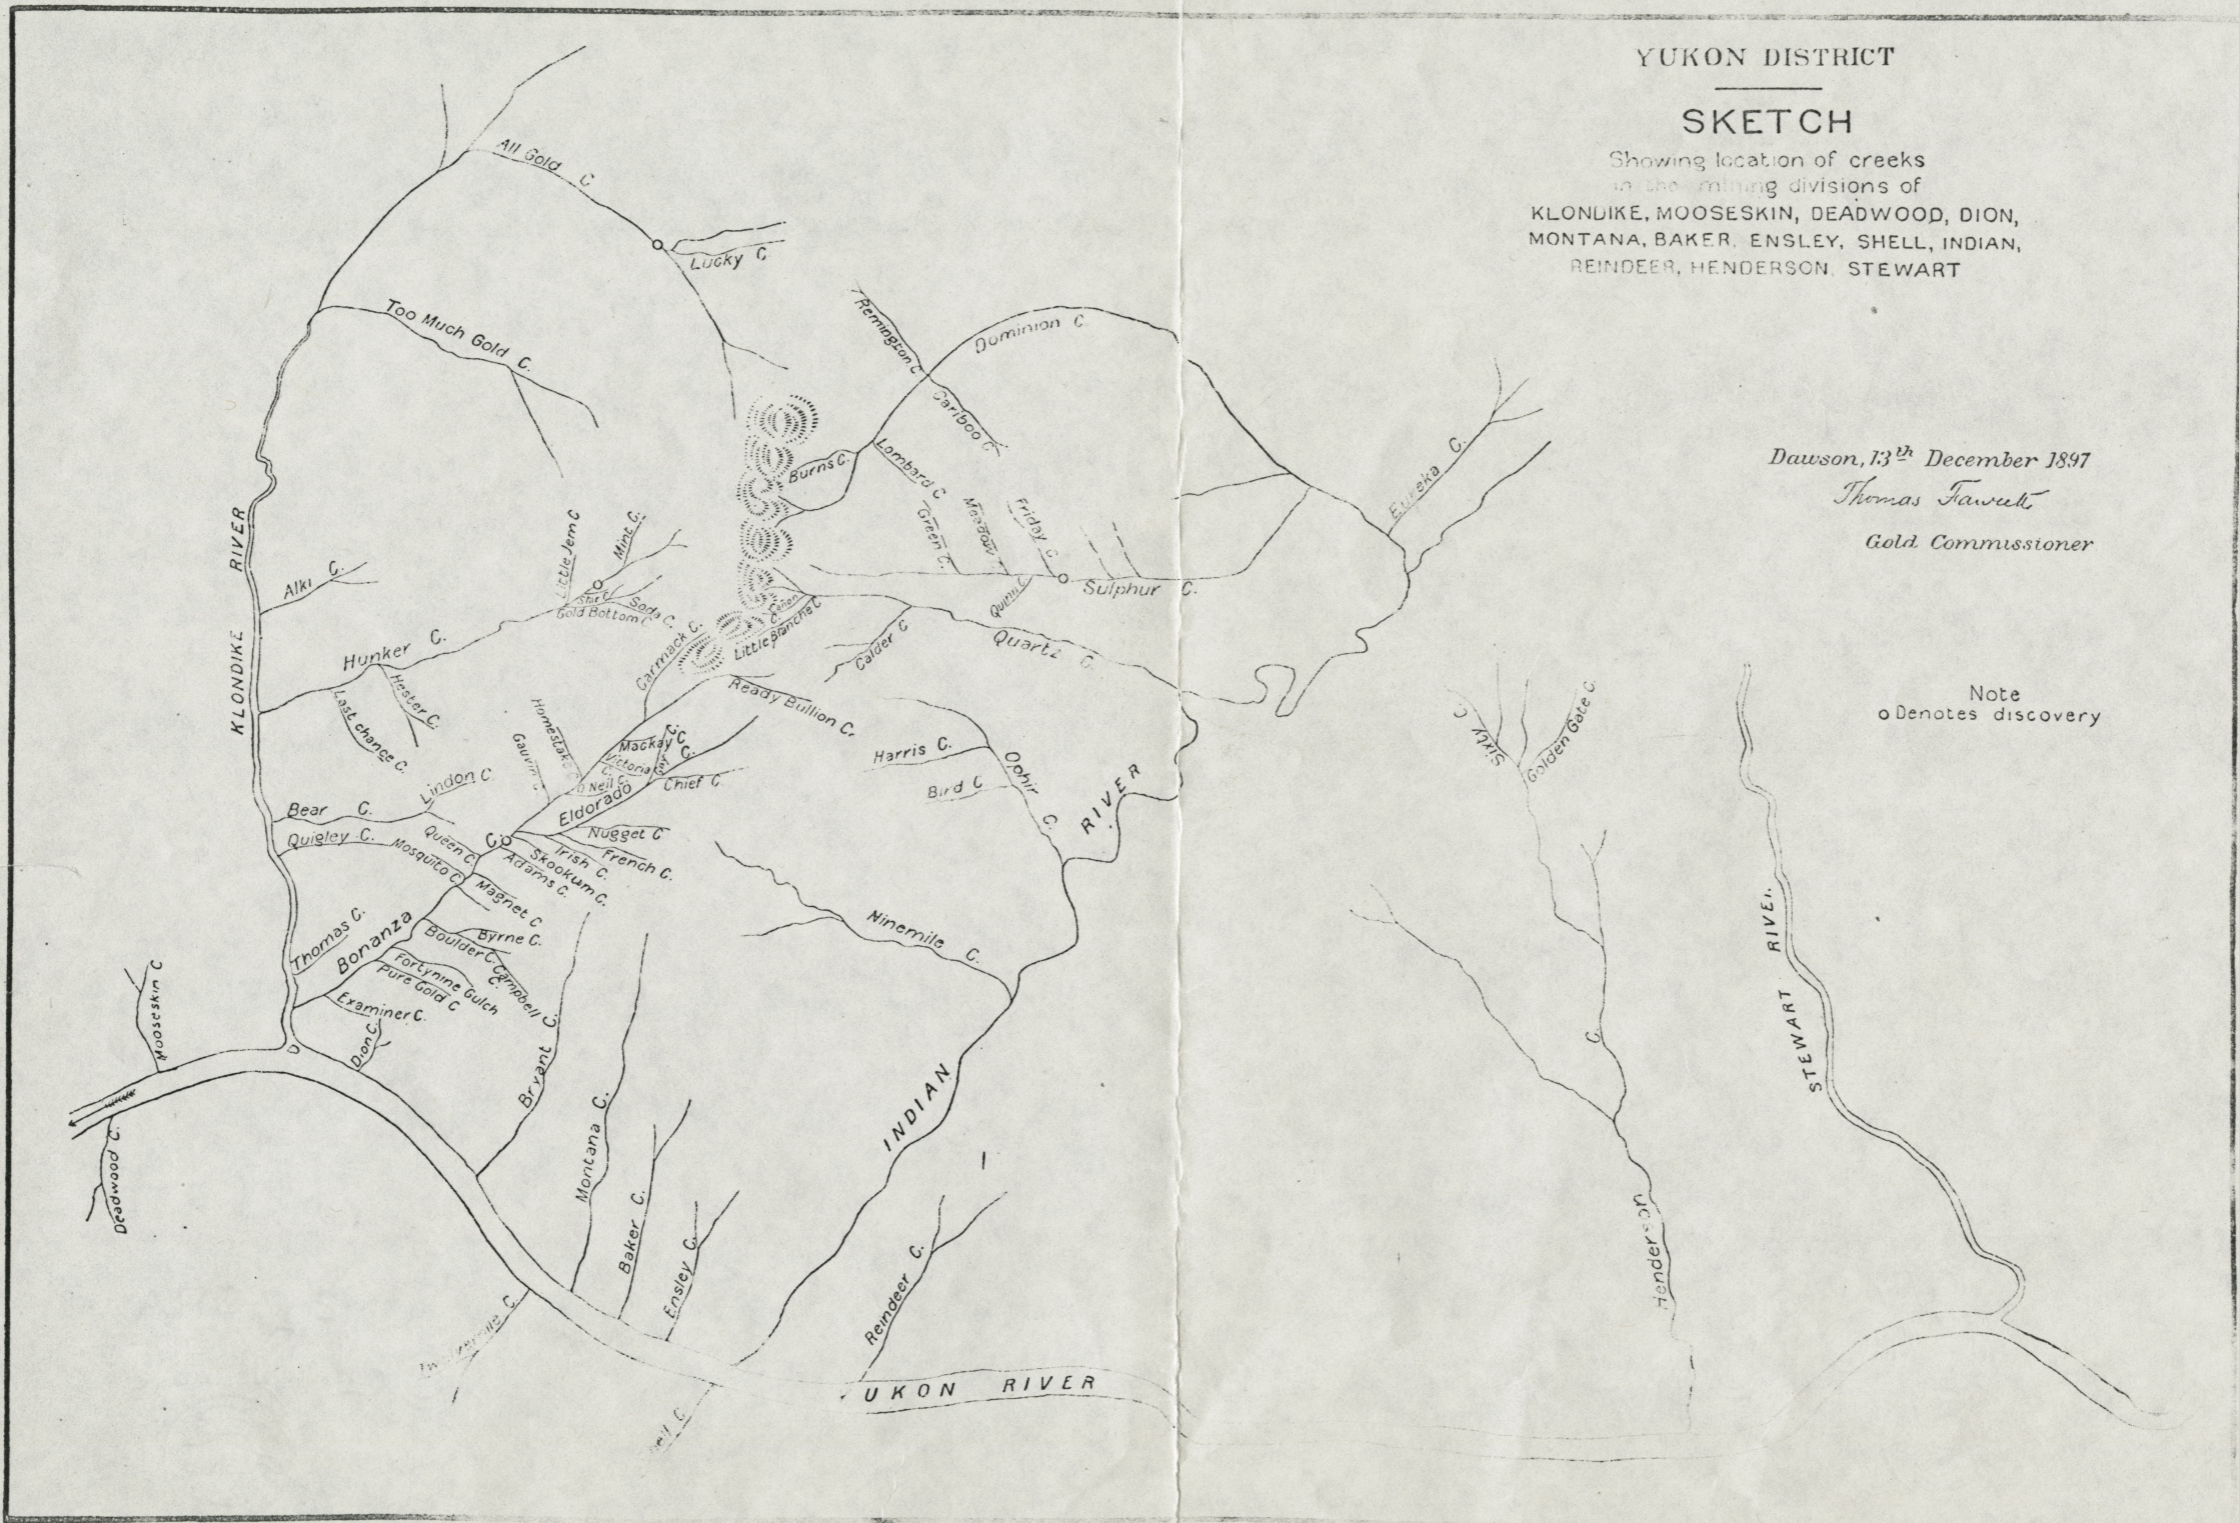

YUKON DISTRICT

SKETCH

Showing location of creeks
in the mining divisions of
KLONDIKE, MOOSESKIN, DEADWOOD, DION,
MONTANA, BAKER, ENSLEY, SHELL, INDIAN,
REINDEER, HENDERSON, STEWART

Dawson, 13th December 1897
Thomas Fawcett
Gold Commissioner

Note
o Denotes discovery

e011156210