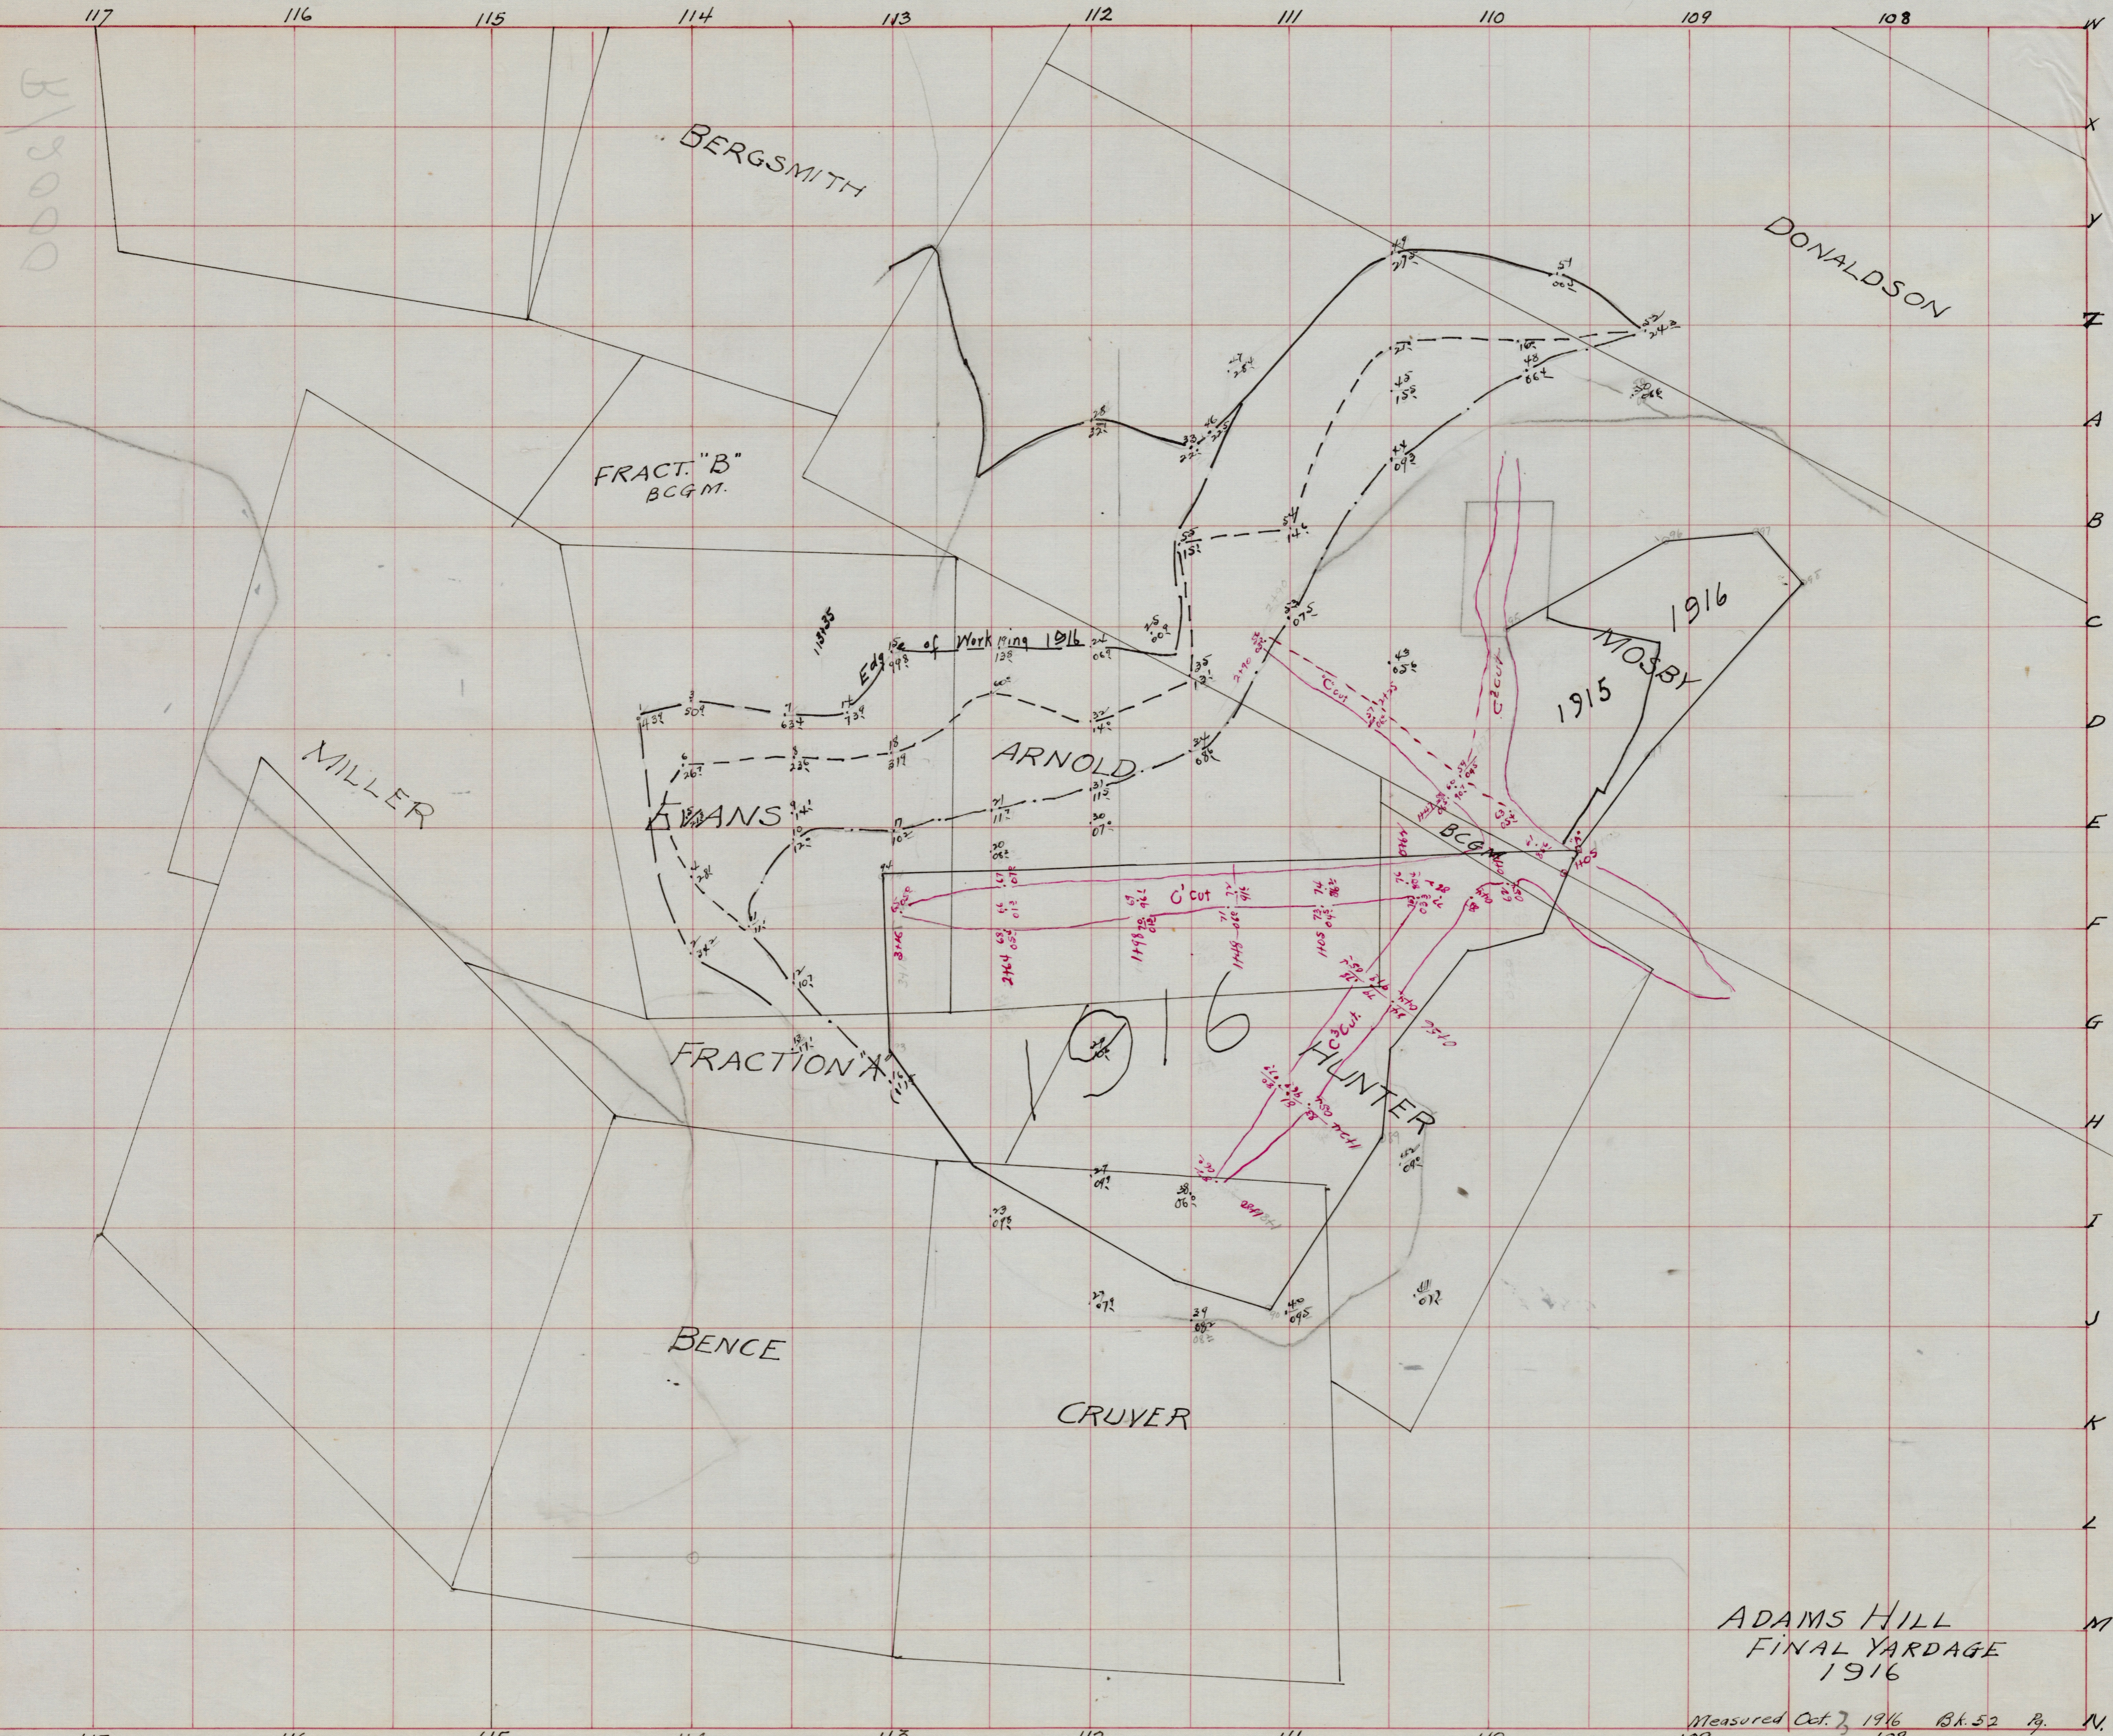

AS BX
25 April 1916

ADAMS HILL
FINAL YARDAGE
1916
Measured Oct. 3 1916 Bk. 52 Pg. 14.
109 108

2000
142-5366
144-52
2000