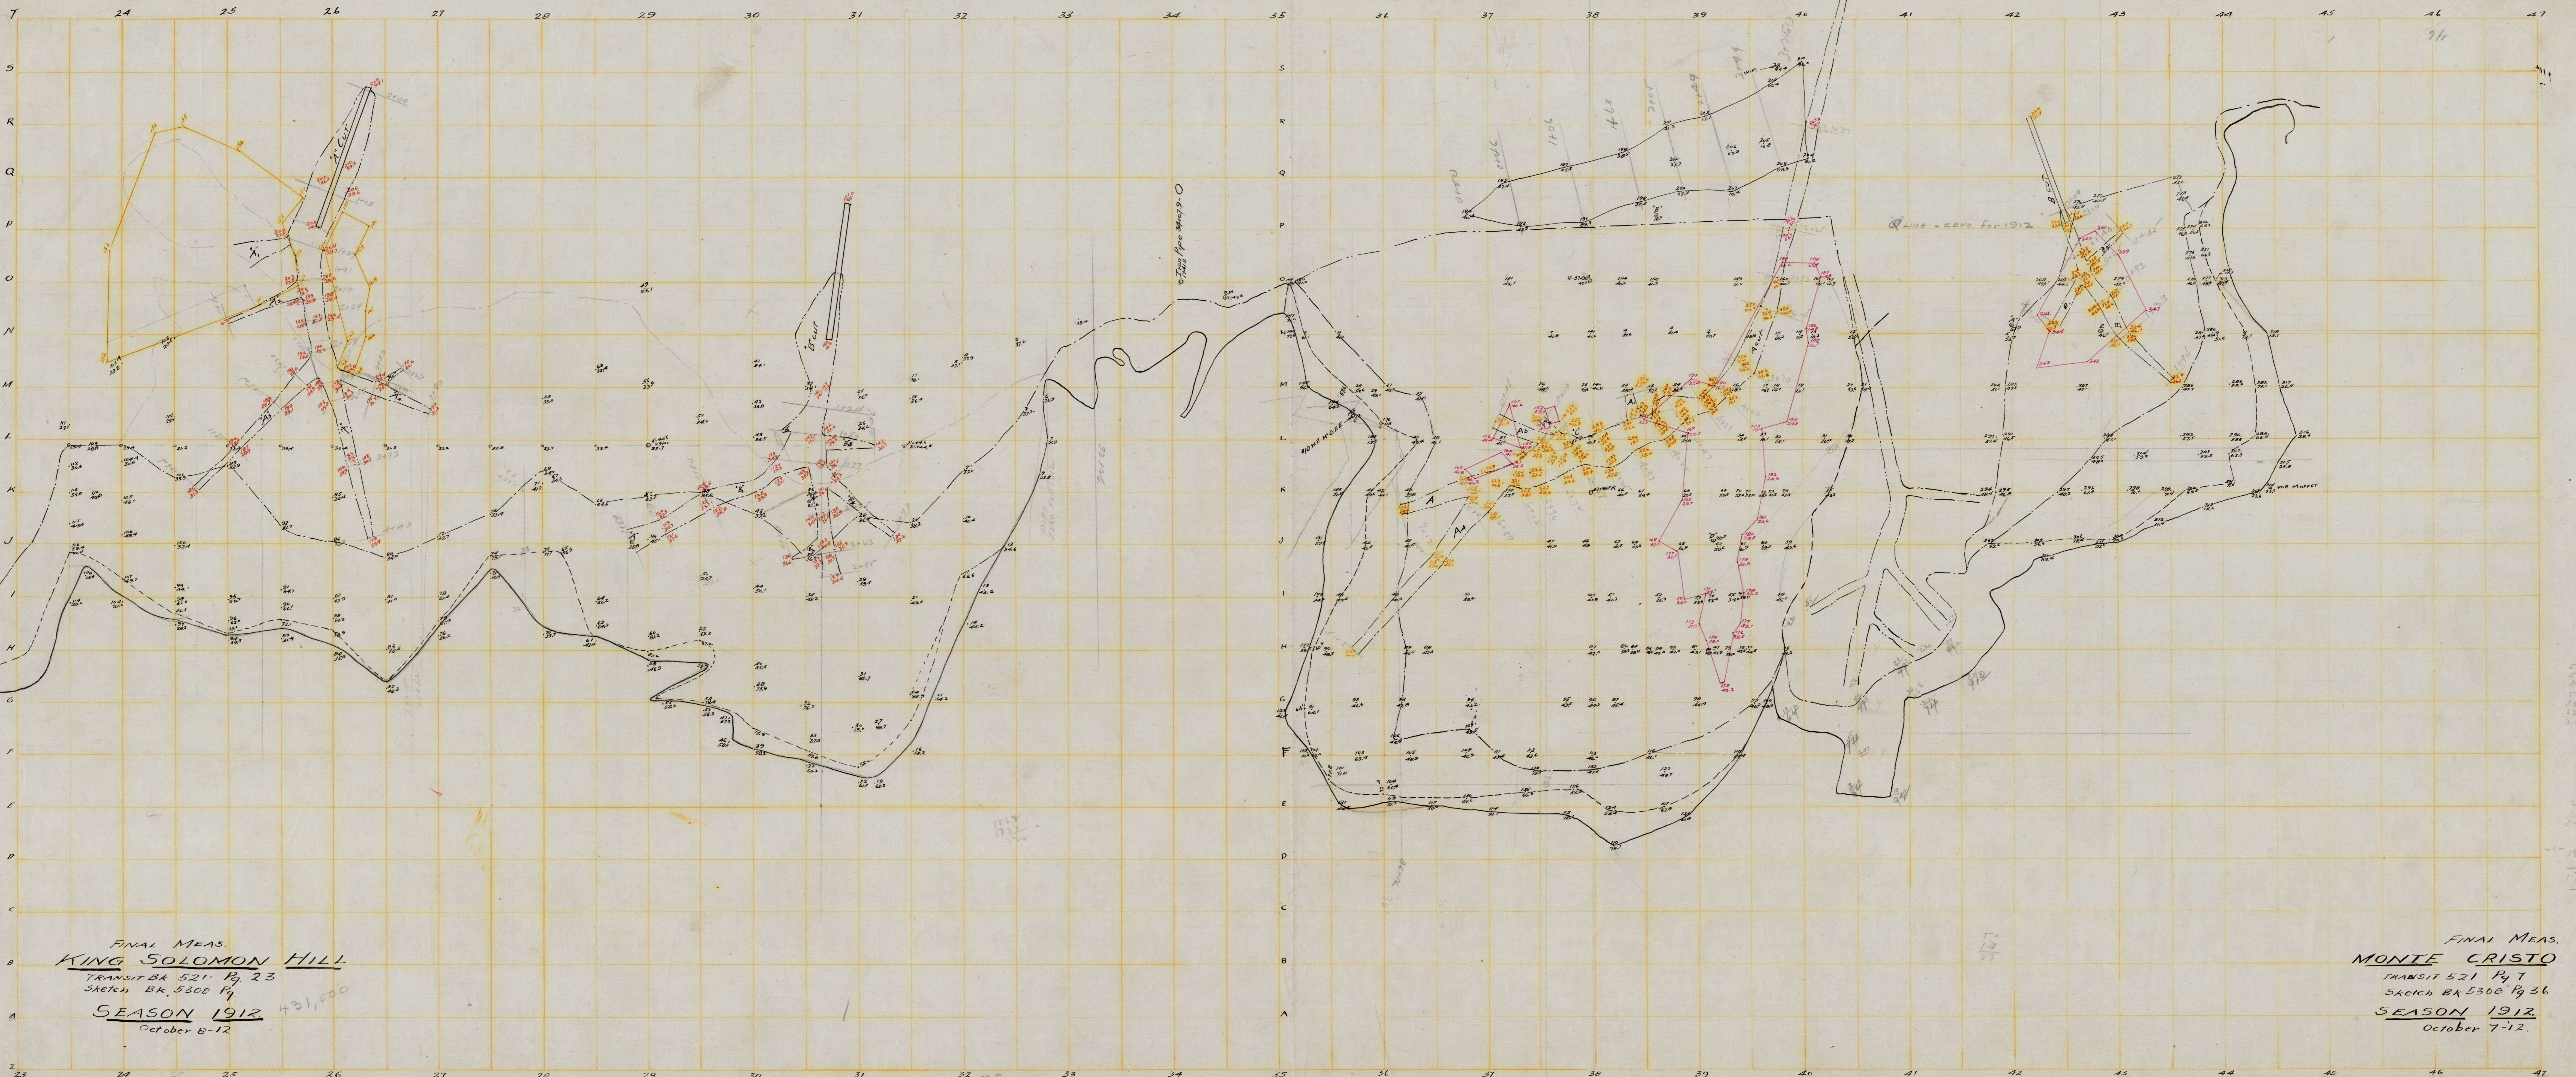

BX 3A
B/5010
No 11

FINAL MEAS.
KING SOLOMON HILL
 TRANSIT BK 521 Pg 23
 Sketch BK 5308 Pg 9
SEASON 1912 +31,000
 October 8-12

FINAL MEAS.
MONTA CRISTO GULCH
 TRANSIT 521 Pg 7
 Sketch BK 5308 Pg 36
SEASON 1912
 October 7-12.