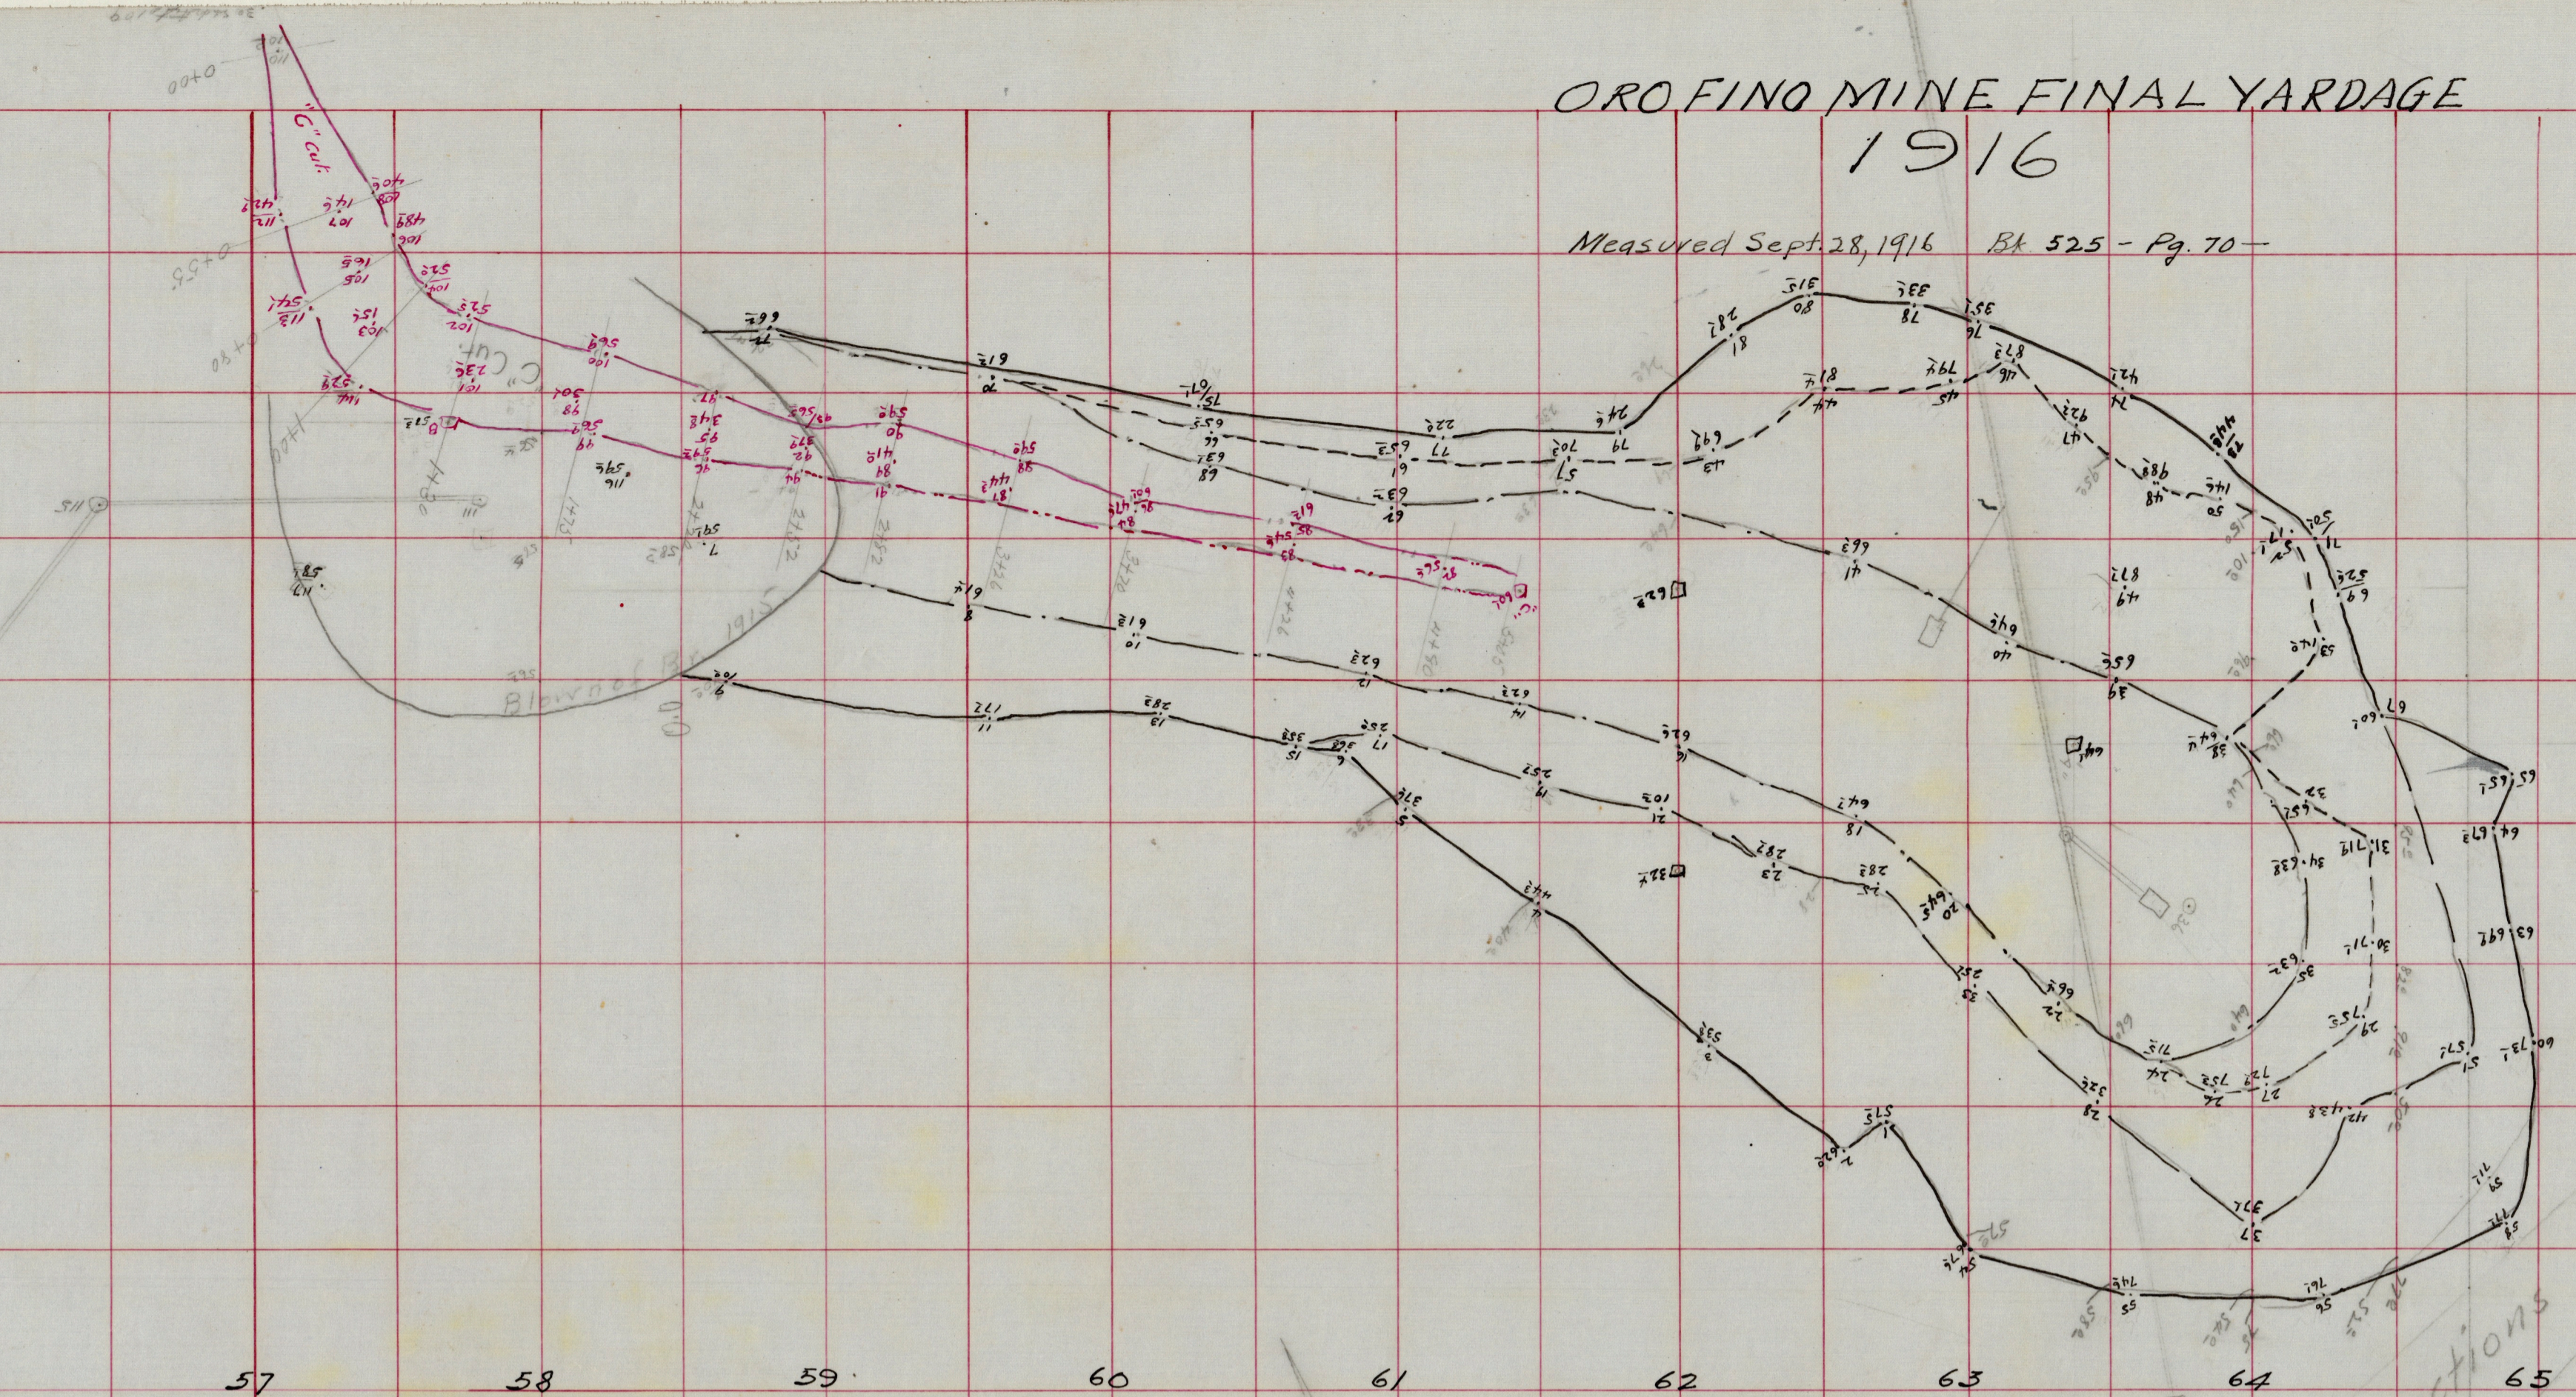

ORO FINO MINE FINAL YARDAGE
1916

Measured Sept 28, 1916 Bk 525 - Pg 70

MONTE CRISTO & FOX GULCH
FINAL YARDAGE
1916

Measured Sept 27 & 28, 1916 Bk 525 - Pg 55-69

010819
91/25